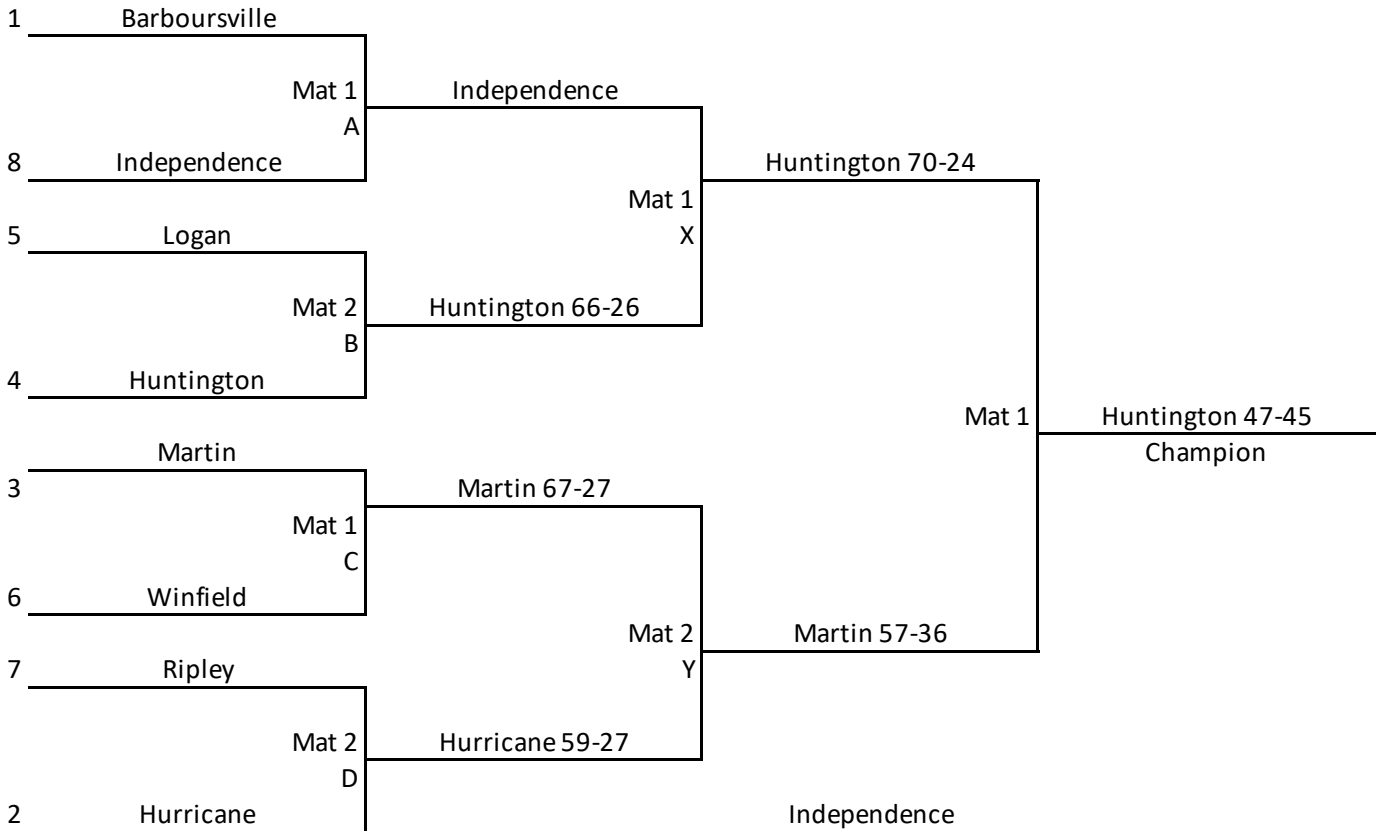

Dual Bracket Championship

Consolation Bracket

Order of matches

Mat 1	Mat 2
A	B
C	D
M	N
X	Y
Championship	T
	3rd

Dual Bracket 9th - 16th

Consolation Bracket