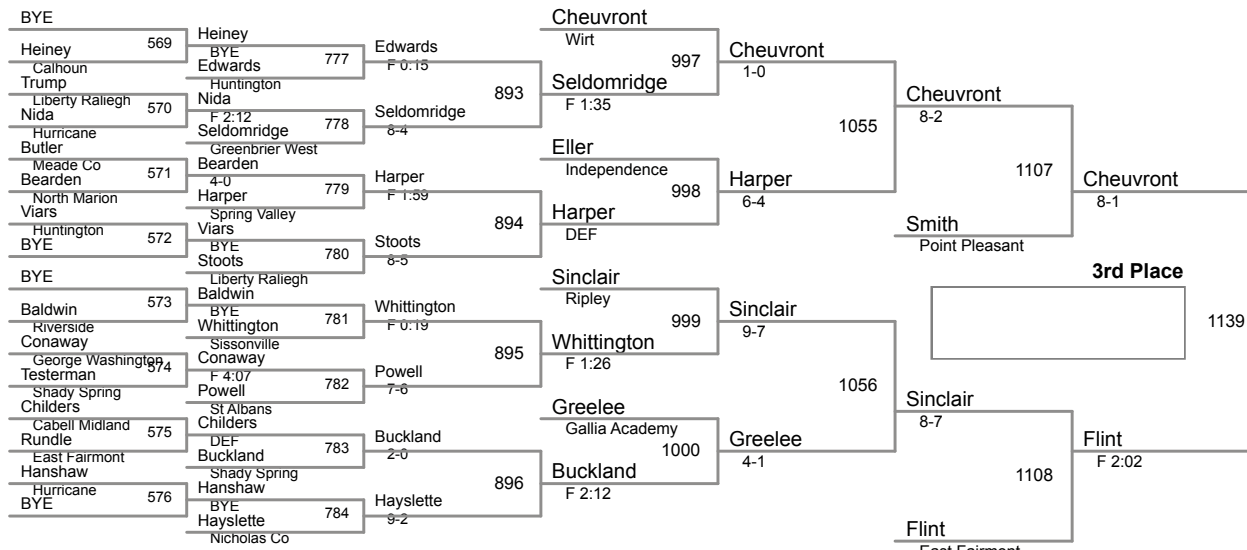

WSAZ High School 2017 _teamscores.txt_WSAZ High School 2017

Plc	Points	Team	CH	CONS	
1	230.5	Independence	5	5	6
2	154	Ripley	3	5	
3	148.5	Johnson Central	2	2	6
4	147.5	Huntington	2	2	4
5	139	East Fairmont	2	2	3
6	134	John Hardin	3	3	2
7	129.5	St Albans	4	4	-
8	110.5	Cabell Midland	1	1	4
9	110	North Marion	-	-	4
10	104	winfield	-	-	3
11	97.5	Spring Valley	-	-	5
12	95	Riverside	-	-	3
13	92.5	Gallia Academy	1	1	3
13	92.5	Point Pleasant	1	1	3
15	91	Petersburg	1	1	3
16	90.5	St Joseph Academy	-	-	1
17	86	wirt	-	4	3
18	83	Meade Co	-	-	3
19	73	George Washington	-	-	-
20	72	Woodrow Wilson	-	-	2
21	71.5	Musselman	1	1	-
22	59	Herbert Hoover	-	-	1
23	57	Greenbrier West	-	-	1
24	56.5	Hurricane	-	-	2
25	52	Shady Spring	-	-	2
26	51	Boyle Co	-	-	1
27	46.5	Nicholas Co	-	-	1
28	42.5	Oak Hill	-	-	-
29	41	Liberty Ralieg	-	-	-
30	37.5	Buffalo	-	-	-
30	37.5	Sissonville	-	-	1
32	35	Wahama	-	1	-
33	33	Ravenswood	-	-	-
34	28.5	Calhoun	-	-	-
35	28	Nitro	1	1	-
35	28	St Marys	-	-	-
37	24	Mingo Central	-	-	-
38	15	Poca	-	-	-
39	11	Capital	-	-	-
40	10	South Charleston	-	-	-
41	3	Man	-	-	-
42	0	Ironton	-	-	-
42	0	South Point	-	-	-

January 21, 2017
 Prior to the Finals

106 Lbs

Champion

106 Lbs

113 Lbs

120 Lbs

126 Lbs

126 Lbs

Jordan
Cabell Midland
1146

Haskins
Ripley

5th Place

Swick
Petersburg
1145

Southall
Point Pleasant

7th Place

132 Lbs

5th Place
Burdette Ripley