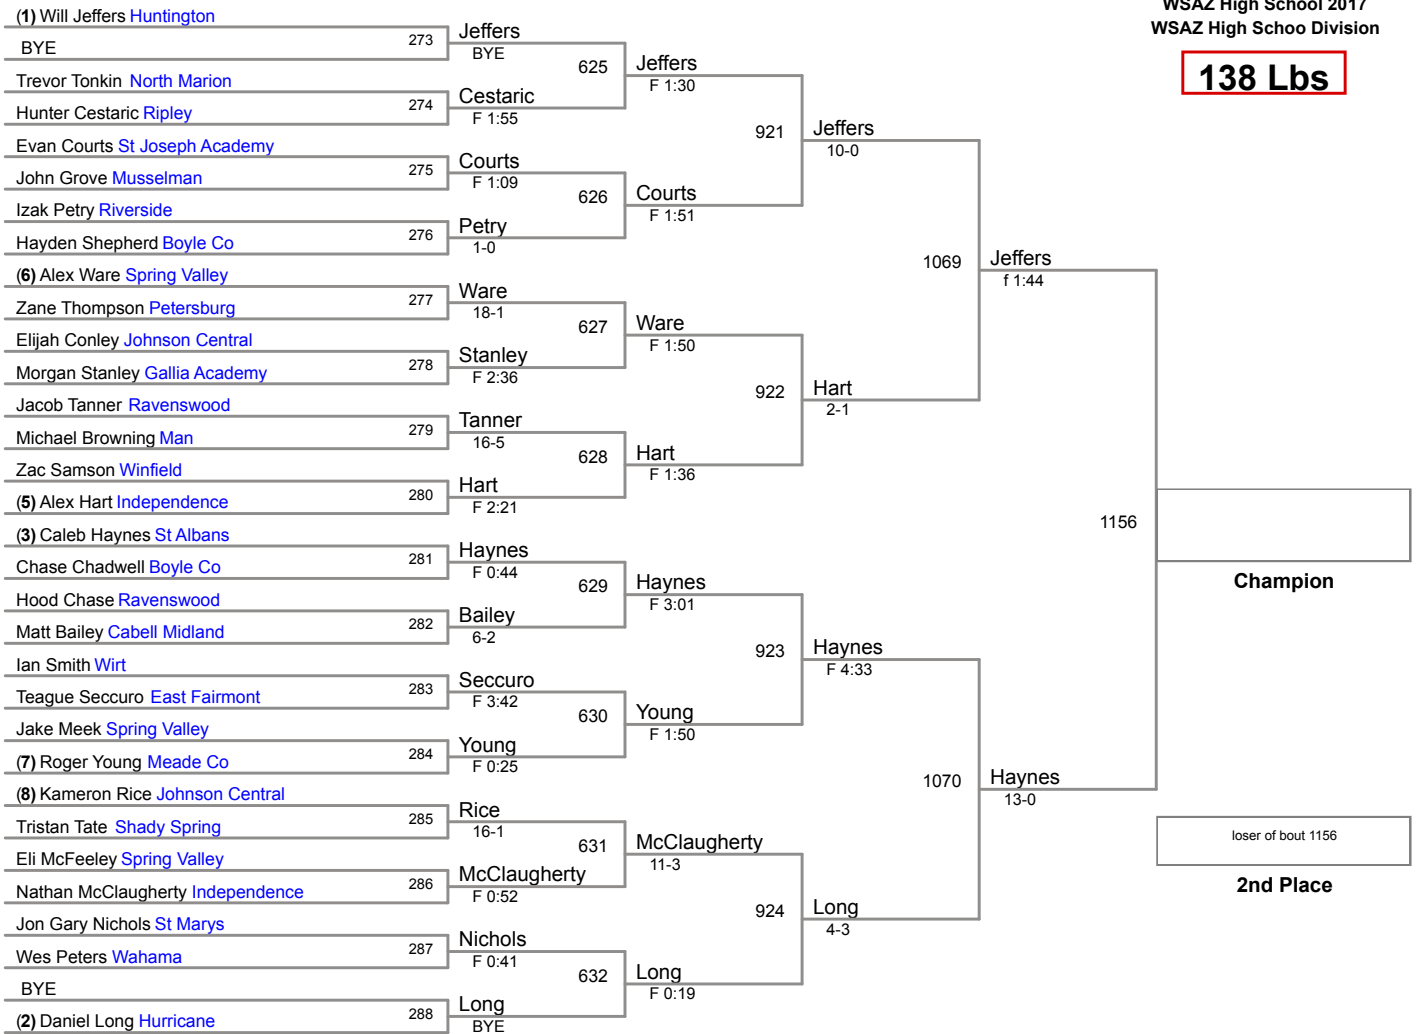

Jordan
Cabell Midland
1146

Haskins
Ripley

5th Place

Swick
Petersburg
1145

Southall
Point Pleasant

7th Place

132 Lbs

5th Place
Burdette Ripley

7th Place
kearns Wahama

138 Lbs

145 Lbs

145 Lbs

152 Lbs

160 Lbs

170 Lbs

170 Lbs