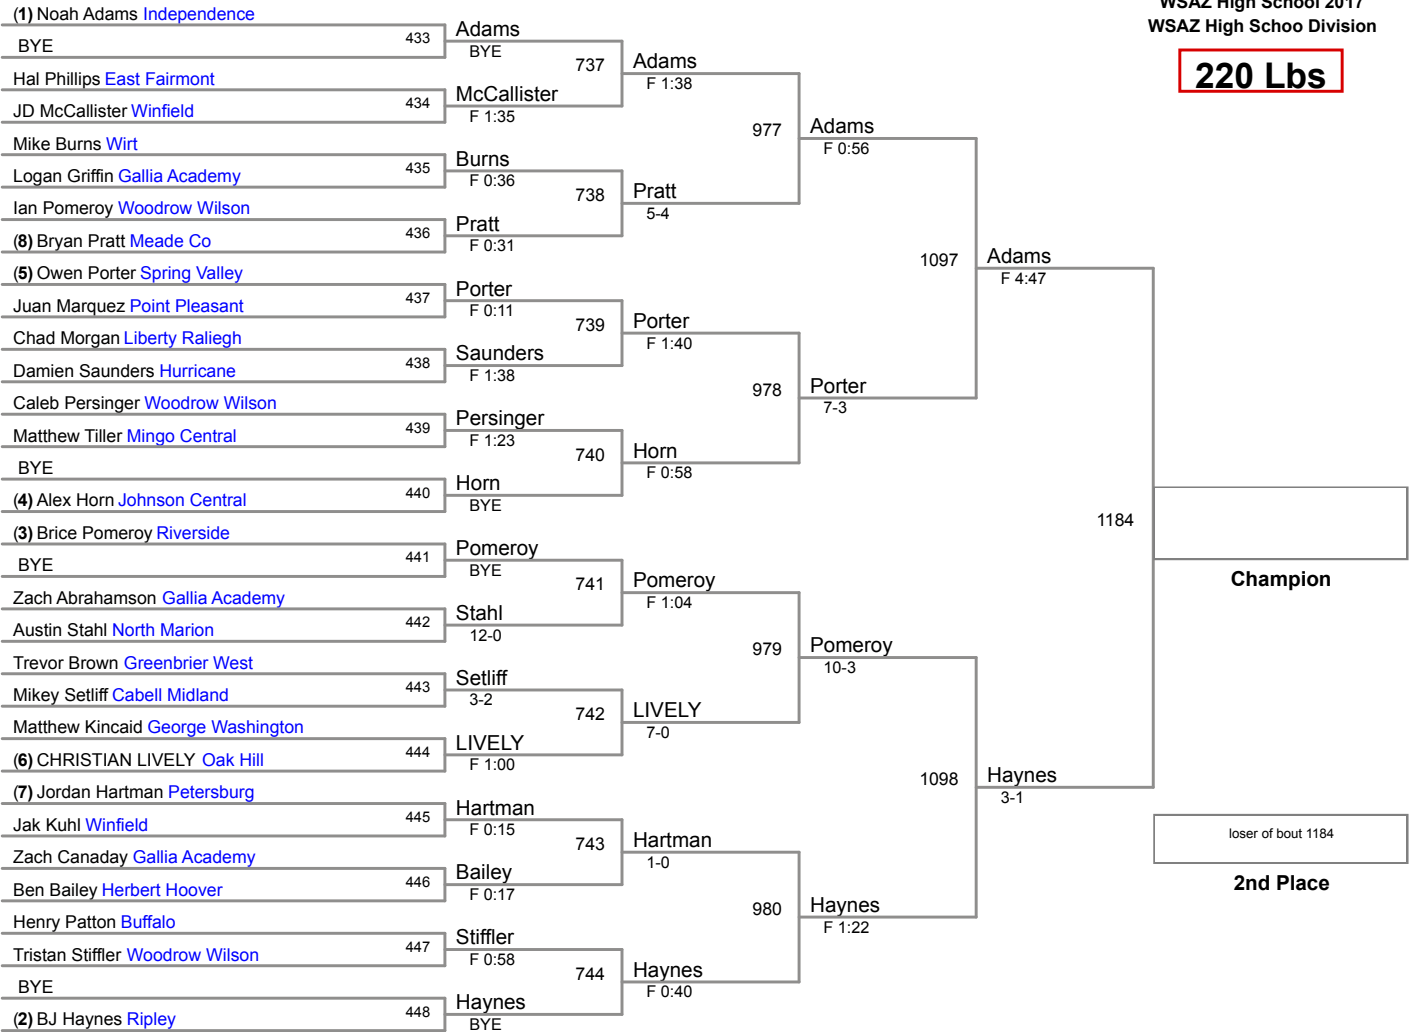

Jordan
Cabell Midland
1146

Haskins
Ripley

5th Place

Swick
Petersburg
1145

Southall
Point Pleasant

7th Place

132 Lbs

5th Place
Burdette Ripley

7th Place
kearns Wahama

138 Lbs

145 Lbs

145 Lbs

152 Lbs

160 Lbs

170 Lbs

170 Lbs

182 Lbs

220 Lbs

285 Lbs