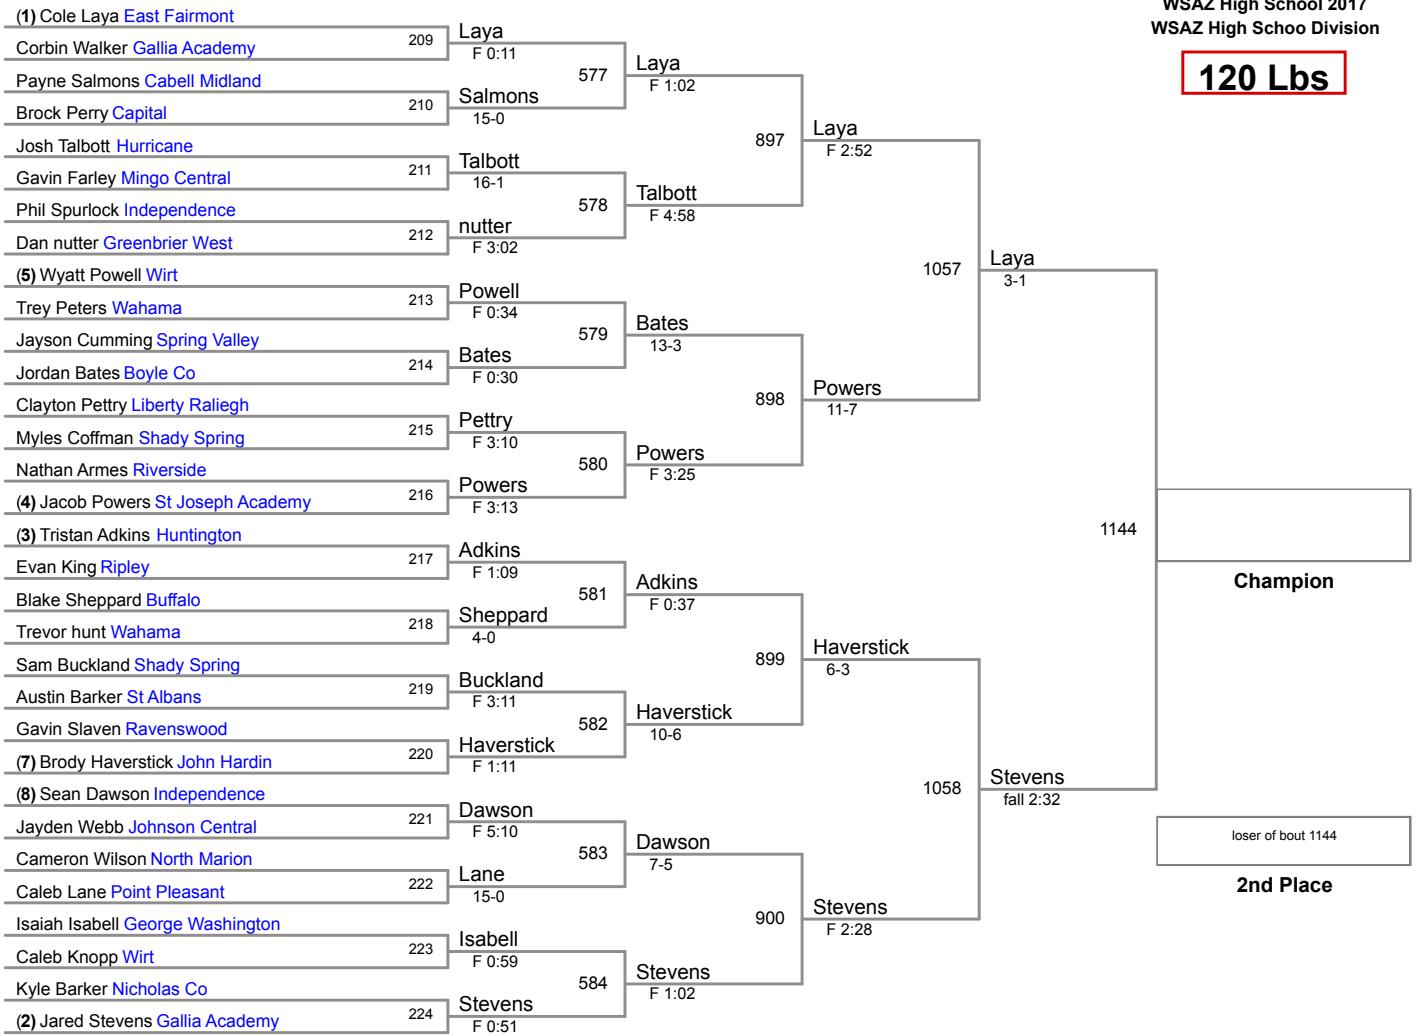

January 21, 2017
 Prior to the Finals

106 Lbs

Champion

106 Lbs

113 Lbs

120 Lbs

126 Lbs

126 Lbs

Jordan
Cabell Midland
1146

Haskins
Ripley

5th Place

Swick
Petersburg
1145

Southall
Point Pleasant

7th Place

132 Lbs

5th Place
Burdette Ripley

7th Place
kearns Wahama

138 Lbs

145 Lbs

145 Lbs

152 Lbs

160 Lbs

170 Lbs

170 Lbs