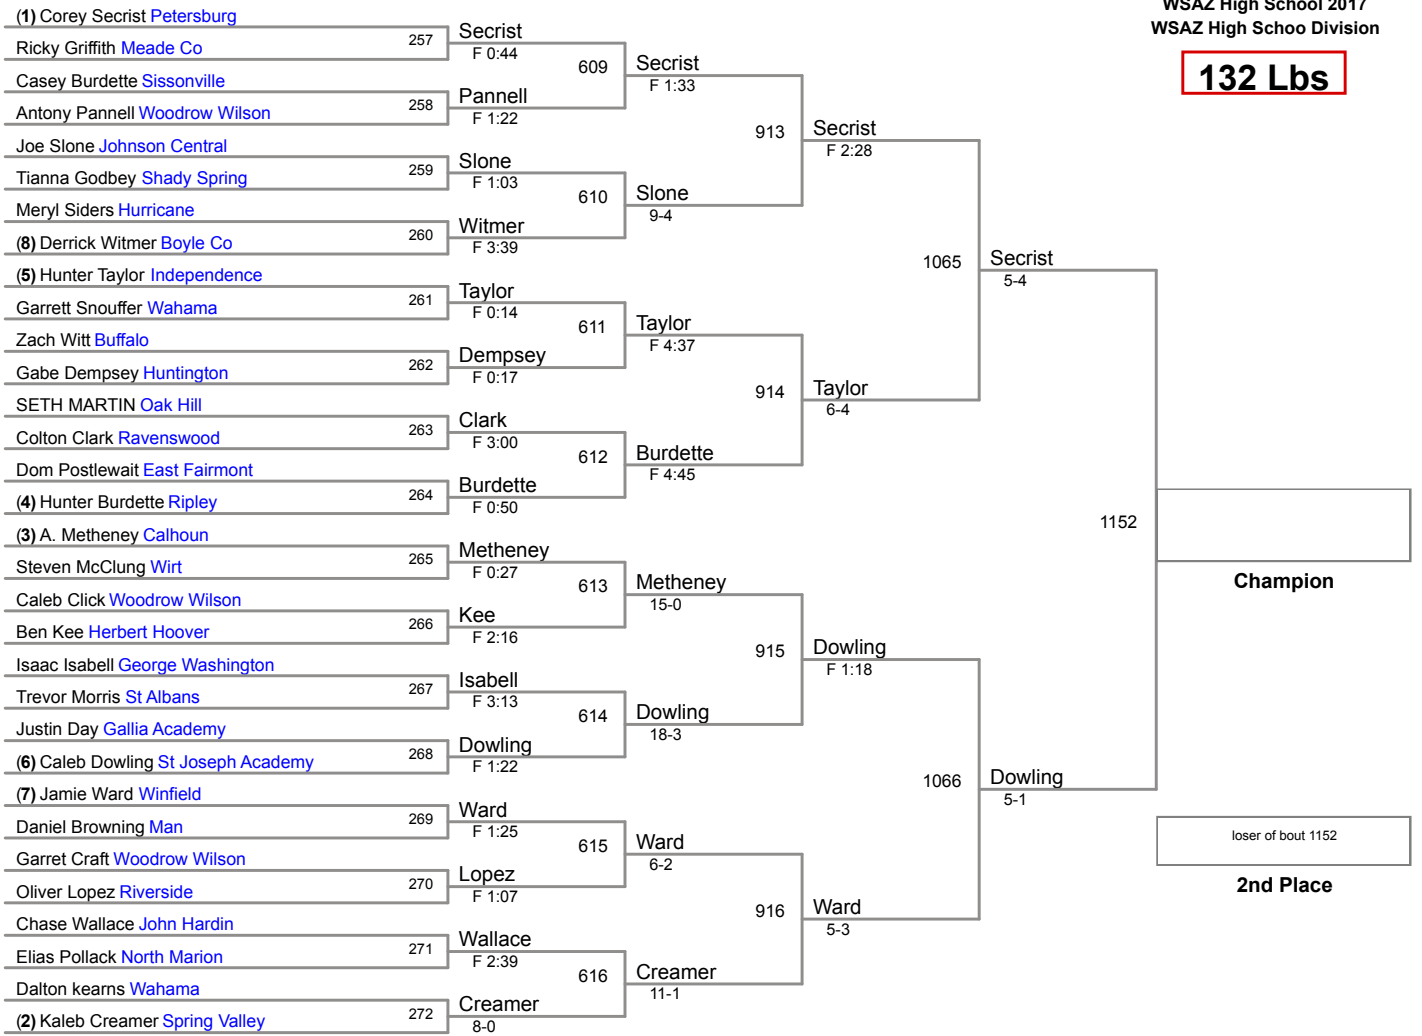

Jordan
Cabell Midland
1146

Haskins
Ripley

5th Place

Swick
Petersburg
1145

Southall
Point Pleasant

7th Place

132 Lbs

5th Place
Burdette Ripley

7th Place
kearns Wahama

138 Lbs

145 Lbs

145 Lbs

152 Lbs

160 Lbs

170 Lbs

170 Lbs