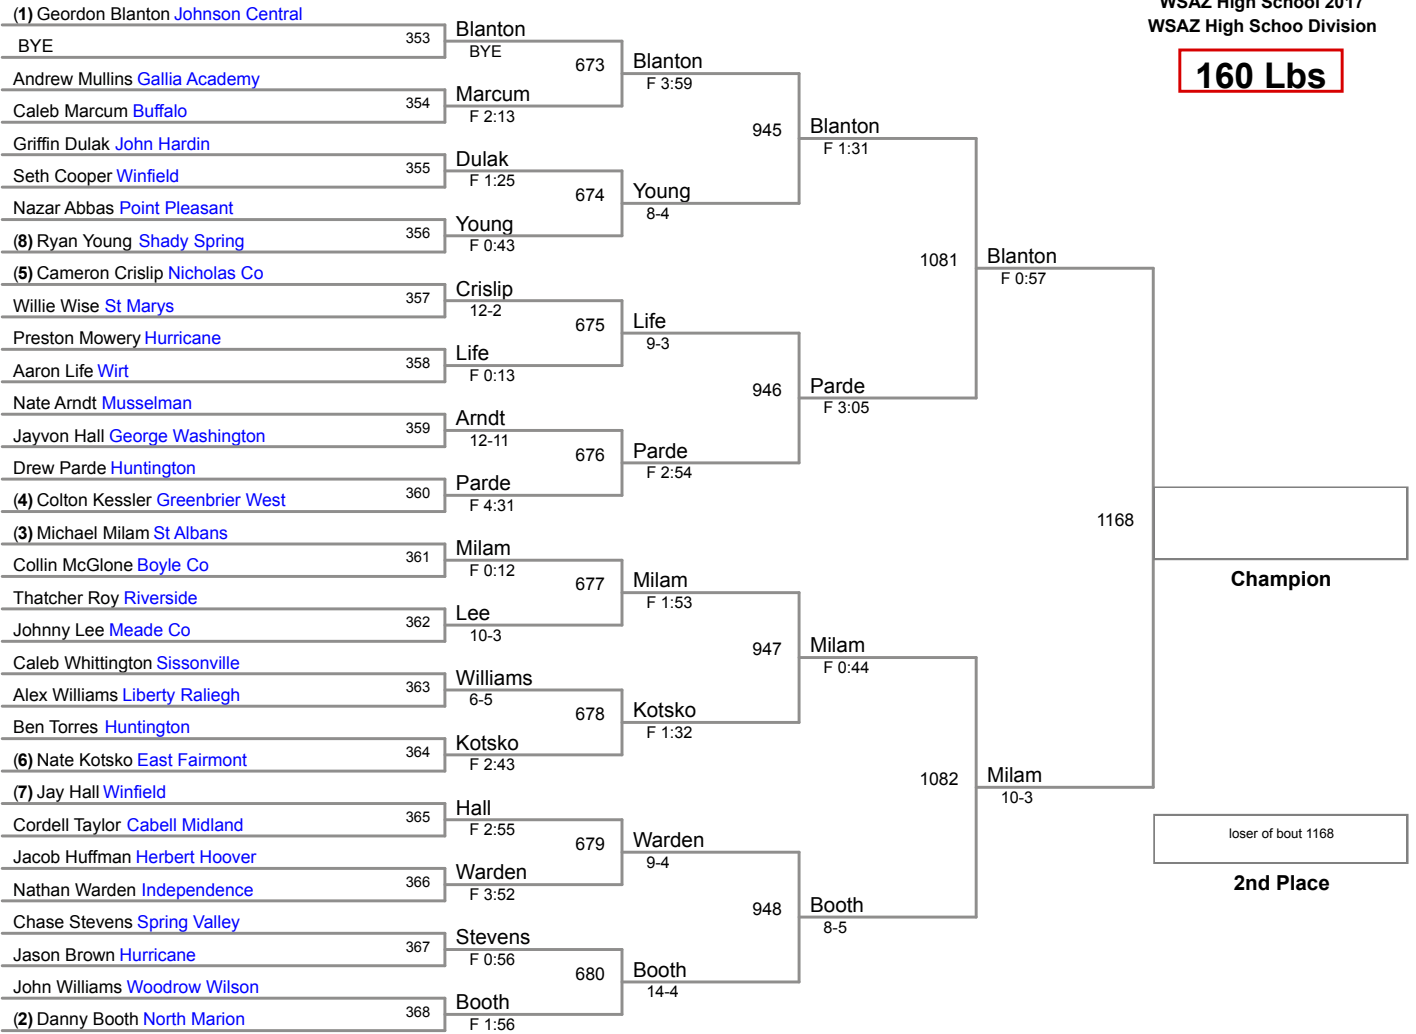

Jordan
Cabell Midland
1146

Haskins
Ripley

5th Place

Swick
Petersburg
1145

Southall
Point Pleasant

7th Place

132 Lbs

5th Place
Burdette Ripley

7th Place
kearns Wahama

138 Lbs

145 Lbs

145 Lbs

152 Lbs

160 Lbs

170 Lbs

170 Lbs

182 Lbs

220 Lbs

285 Lbs