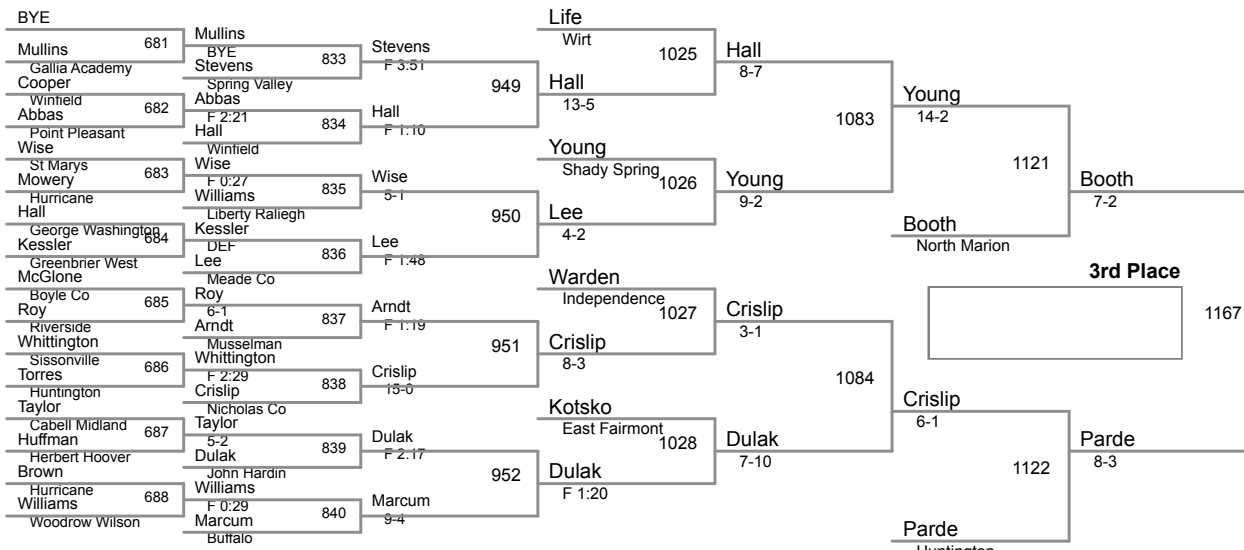

7th Place
kearns Wahama

138 Lbs

145 Lbs

145 Lbs

152 Lbs

160 Lbs

170 Lbs

170 Lbs