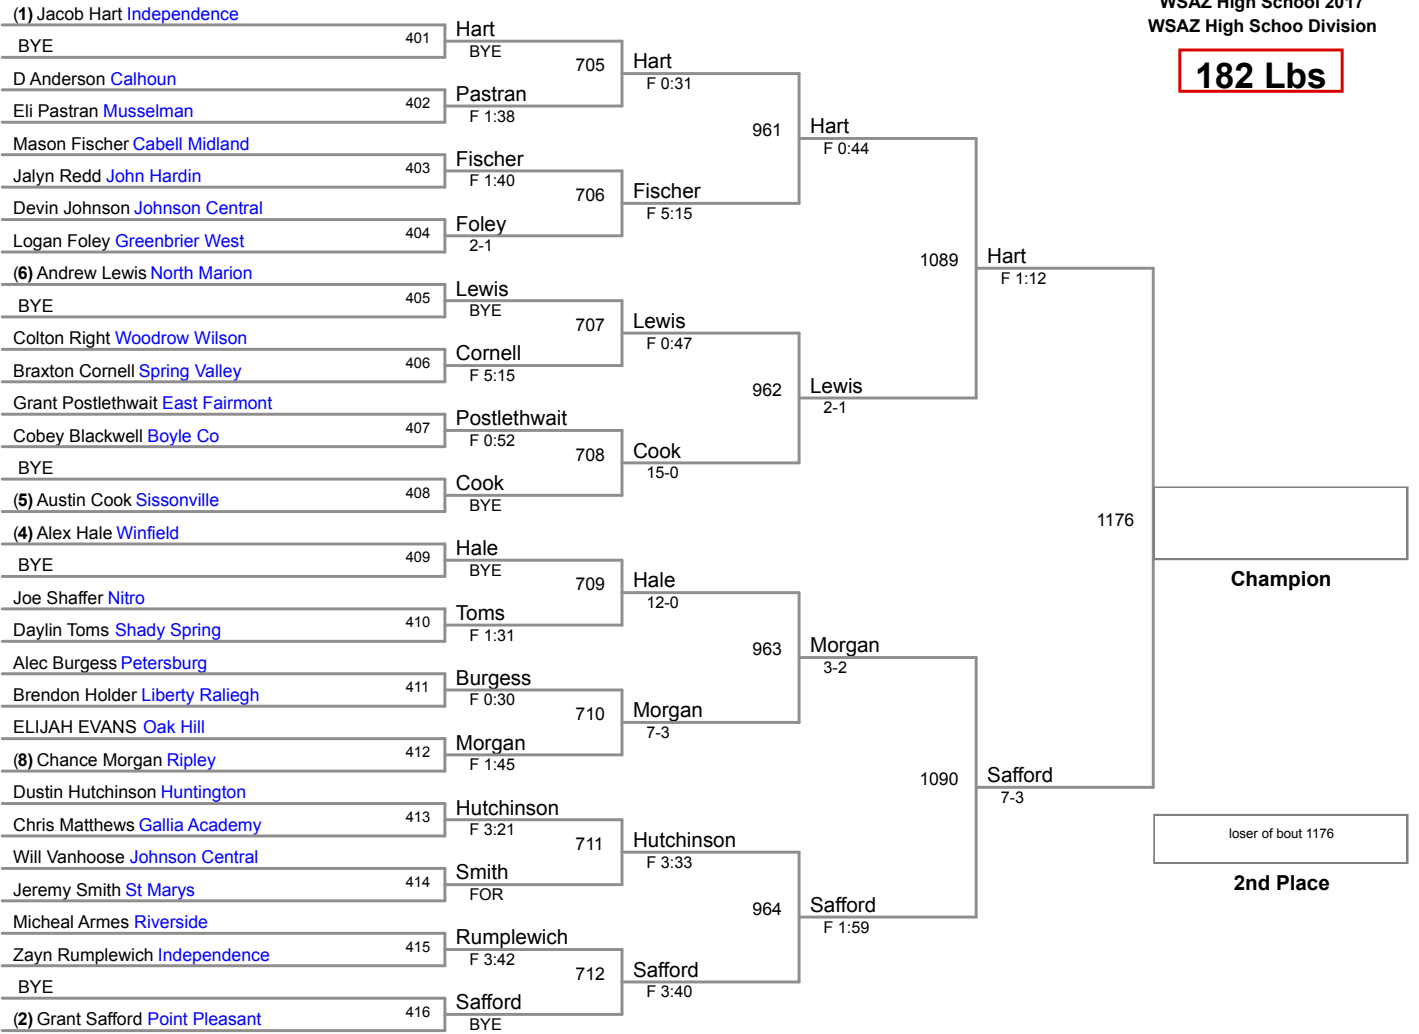

Jordan
Cabell Midland
1146

Haskins
Ripley

5th Place

Swick
Petersburg
1145

Southall
Point Pleasant

7th Place

132 Lbs

5th Place
Burdette Ripley

7th Place
kearns Wahama

138 Lbs

145 Lbs

145 Lbs

152 Lbs

160 Lbs

170 Lbs

170 Lbs

182 Lbs

220 Lbs

285 Lbs