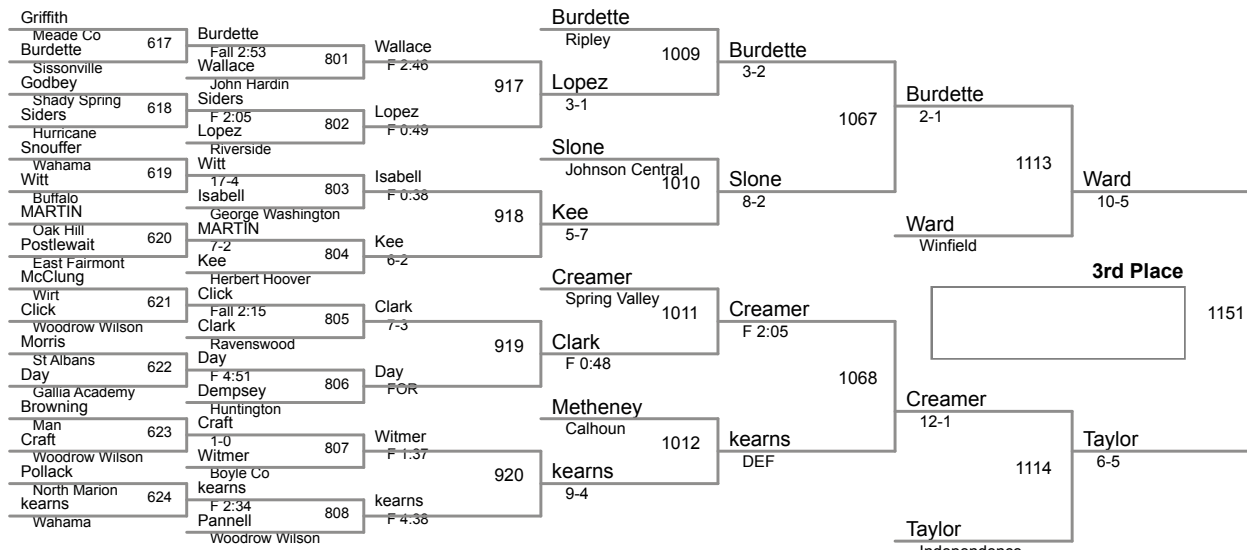

Jordan
Cabell Midland
1146

Haskins
Ripley

5th Place

Swick
Petersburg
1145

Southall
Point Pleasant

7th Place

132 Lbs

5th Place
Burdette Ripley

7th Place
kearns Wahama

138 Lbs

145 Lbs

145 Lbs

152 Lbs

160 Lbs

170 Lbs

170 Lbs