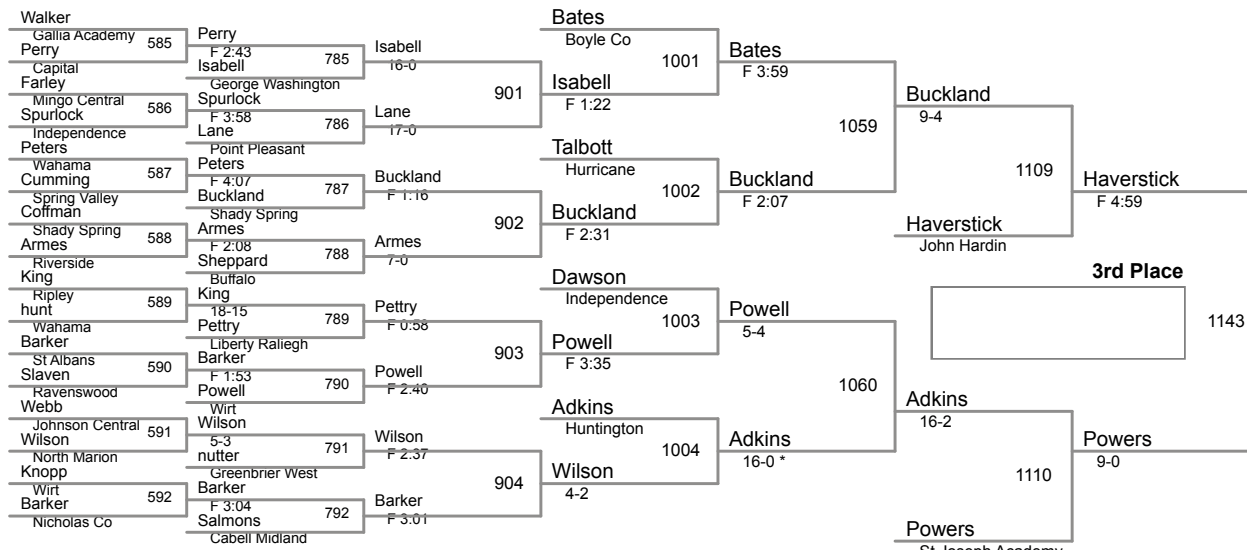

January 21, 2017
 Prior to the Finals

106 Lbs

Champion

106 Lbs

113 Lbs

120 Lbs

126 Lbs

126 Lbs

Jordan
Cabell Midland
1146

Haskins
Ripley

5th Place

Swick
Petersburg
1145

Southall
Point Pleasant

7th Place

132 Lbs

5th Place
Burdette Ripley