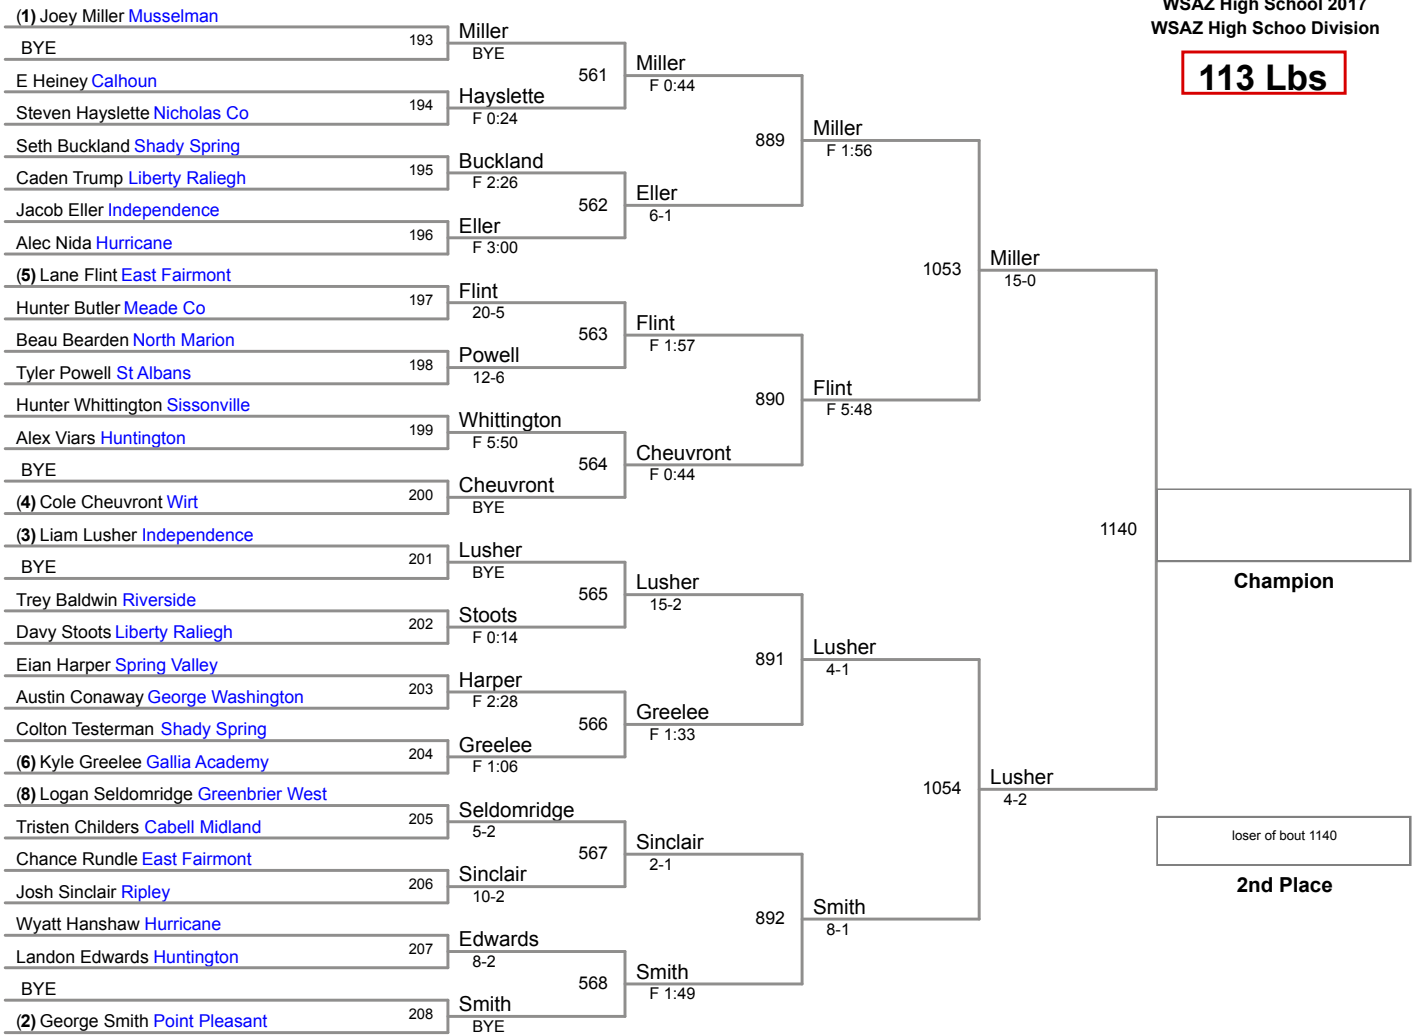

January 21, 2017
 Prior to the Finals

106 Lbs

Champion

106 Lbs

113 Lbs

120 Lbs

126 Lbs

126 Lbs

Jordan
Cabell Midland
1146

Haskins
Ripley

5th Place

Swick
Petersburg
1145

Southall
Point Pleasant

7th Place

132 Lbs

5th Place
Burdette Ripley

7th Place
kearns Wahama

138 Lbs

145 Lbs

145 Lbs

152 Lbs

160 Lbs

170 Lbs

170 Lbs