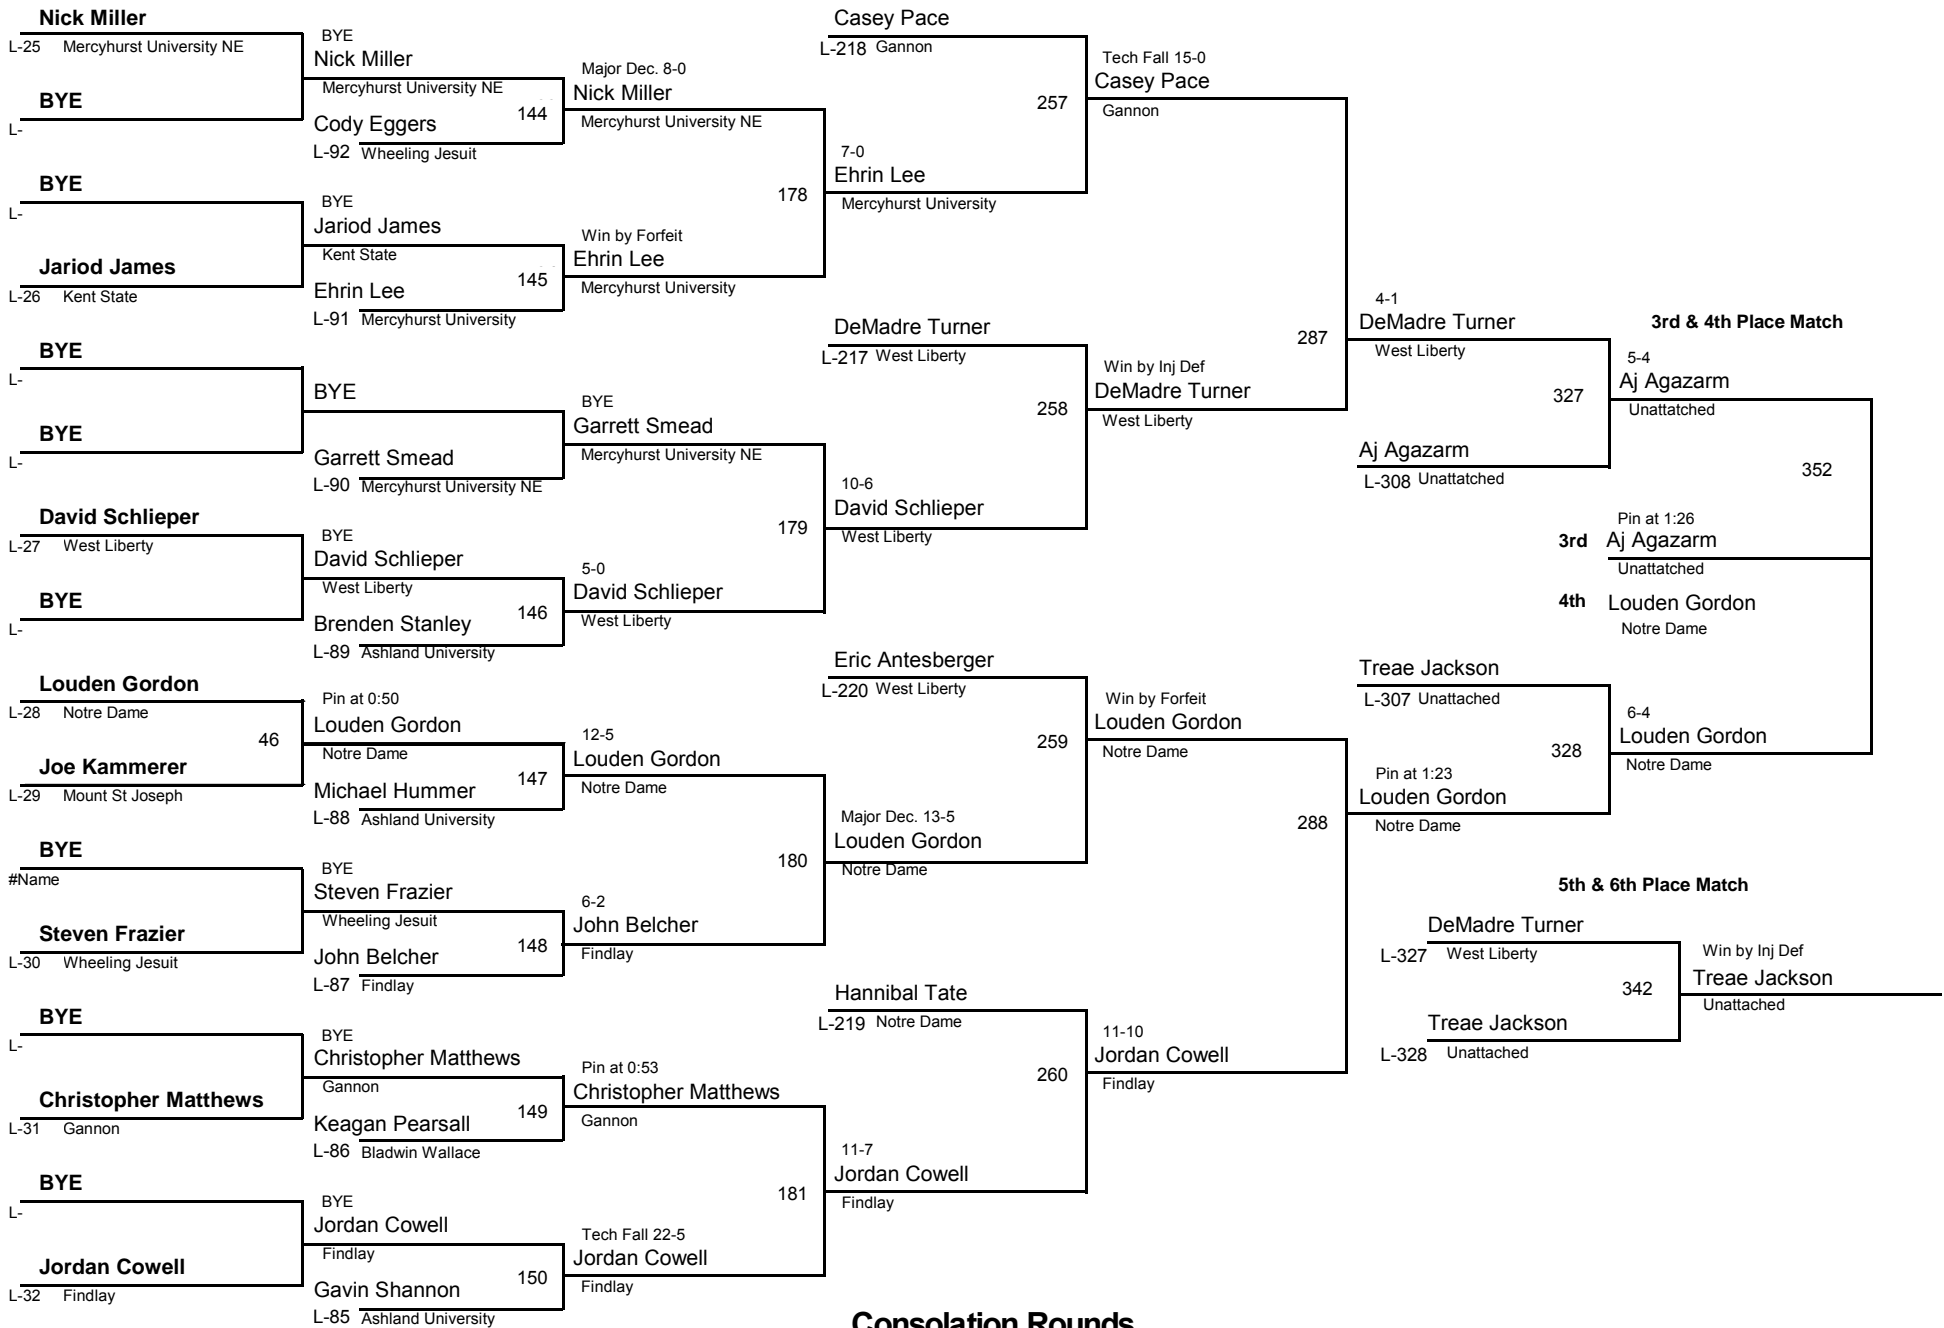

WEIGHT

November 22, 2014

COLLEGE

DIVISION

165

WEIGHT

Simonson - Ashland University

November 22, 2014