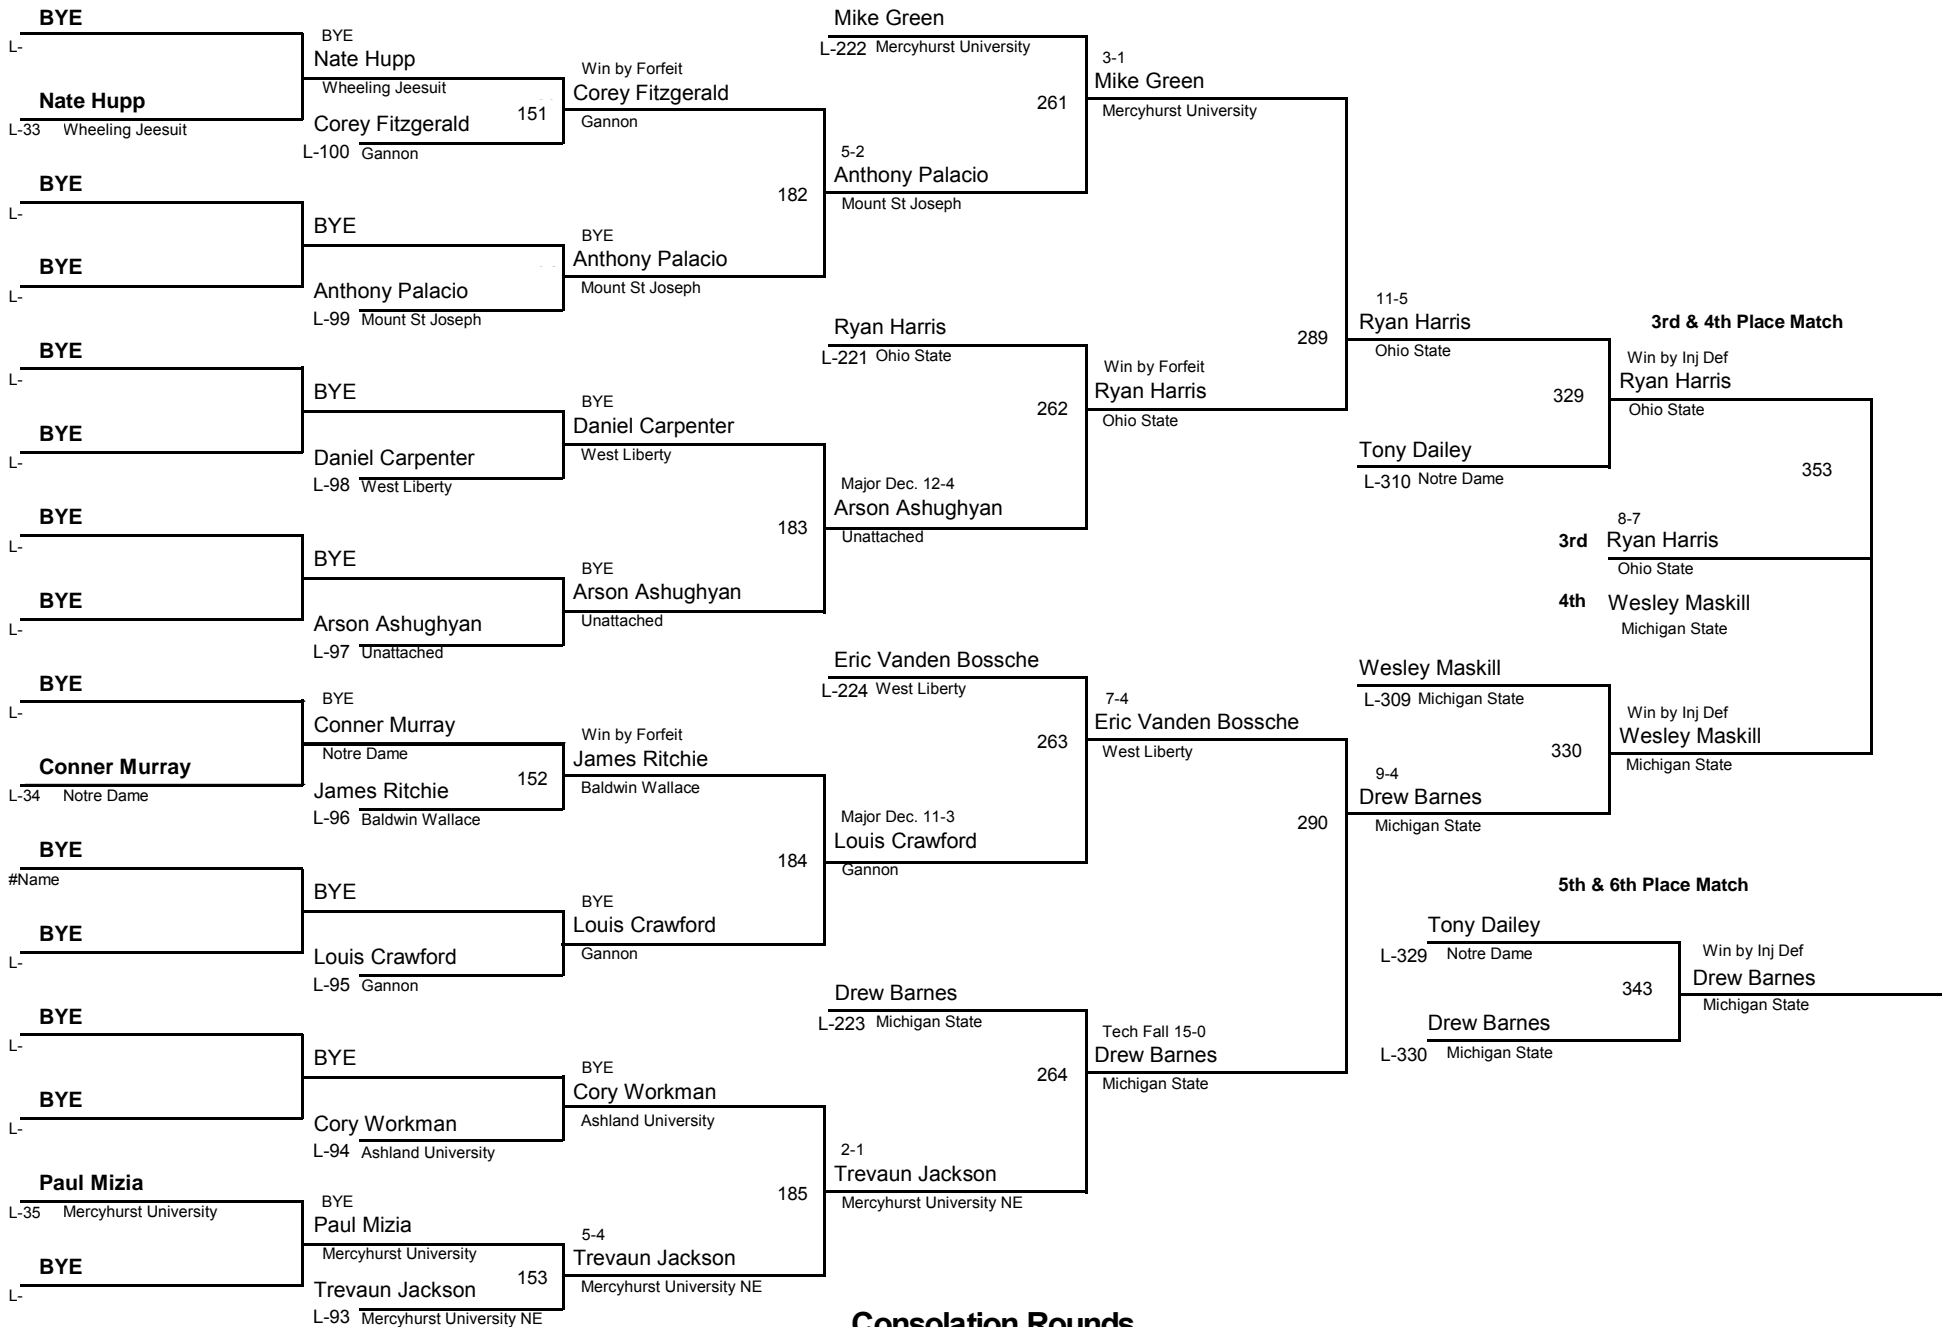

COLLEGE

DIVISION

174

WEIGHT

Simonson - Ashland University

November 22, 2014

Consolation Rounds