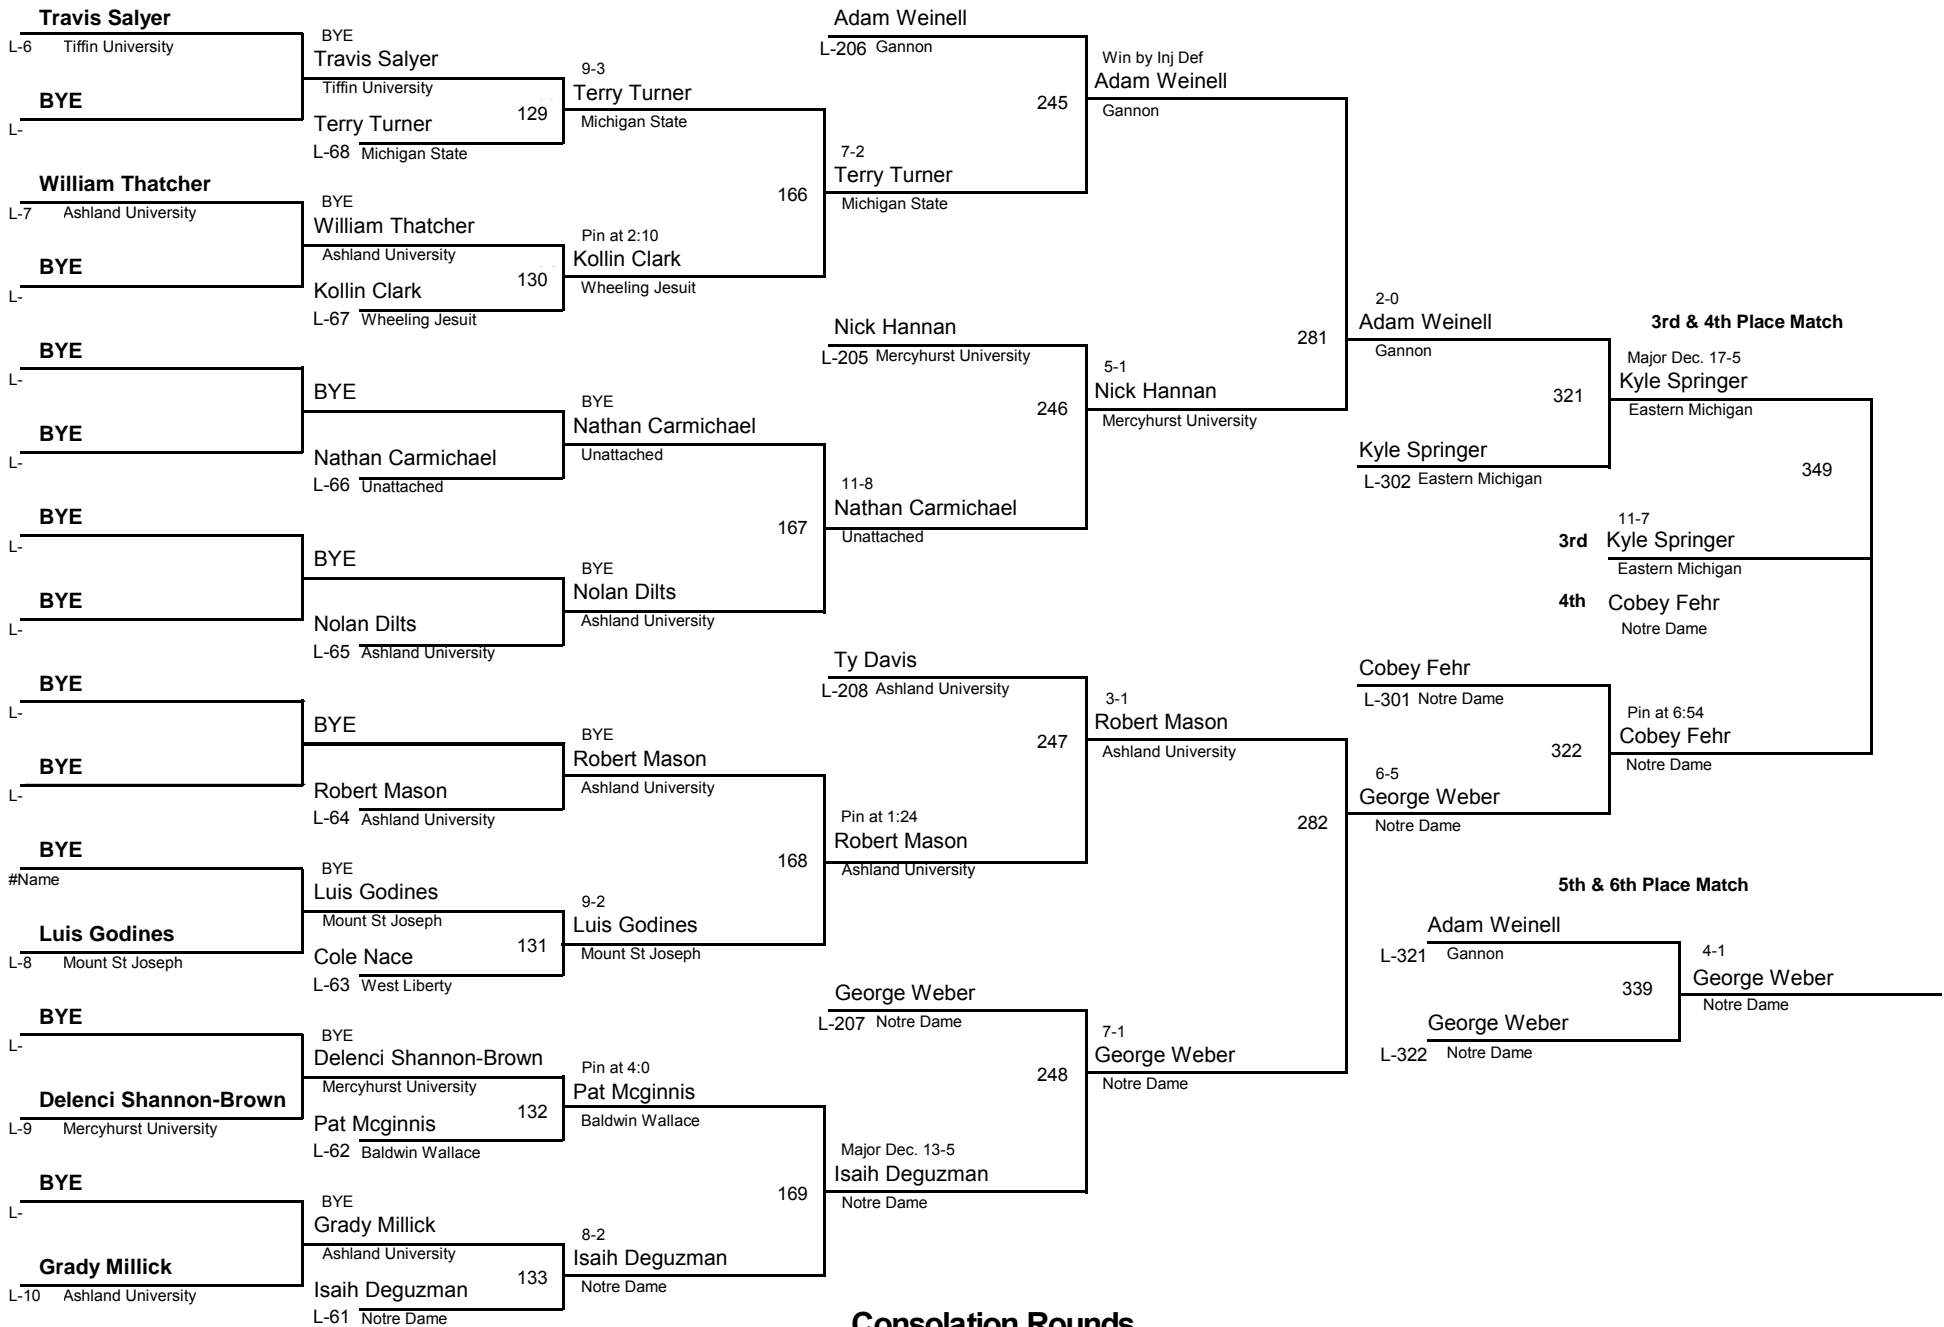

COLLEGE

DIVISION

141

WEIGHT

Simonson - Ashland University

November 22, 2014

Consolation Rounds