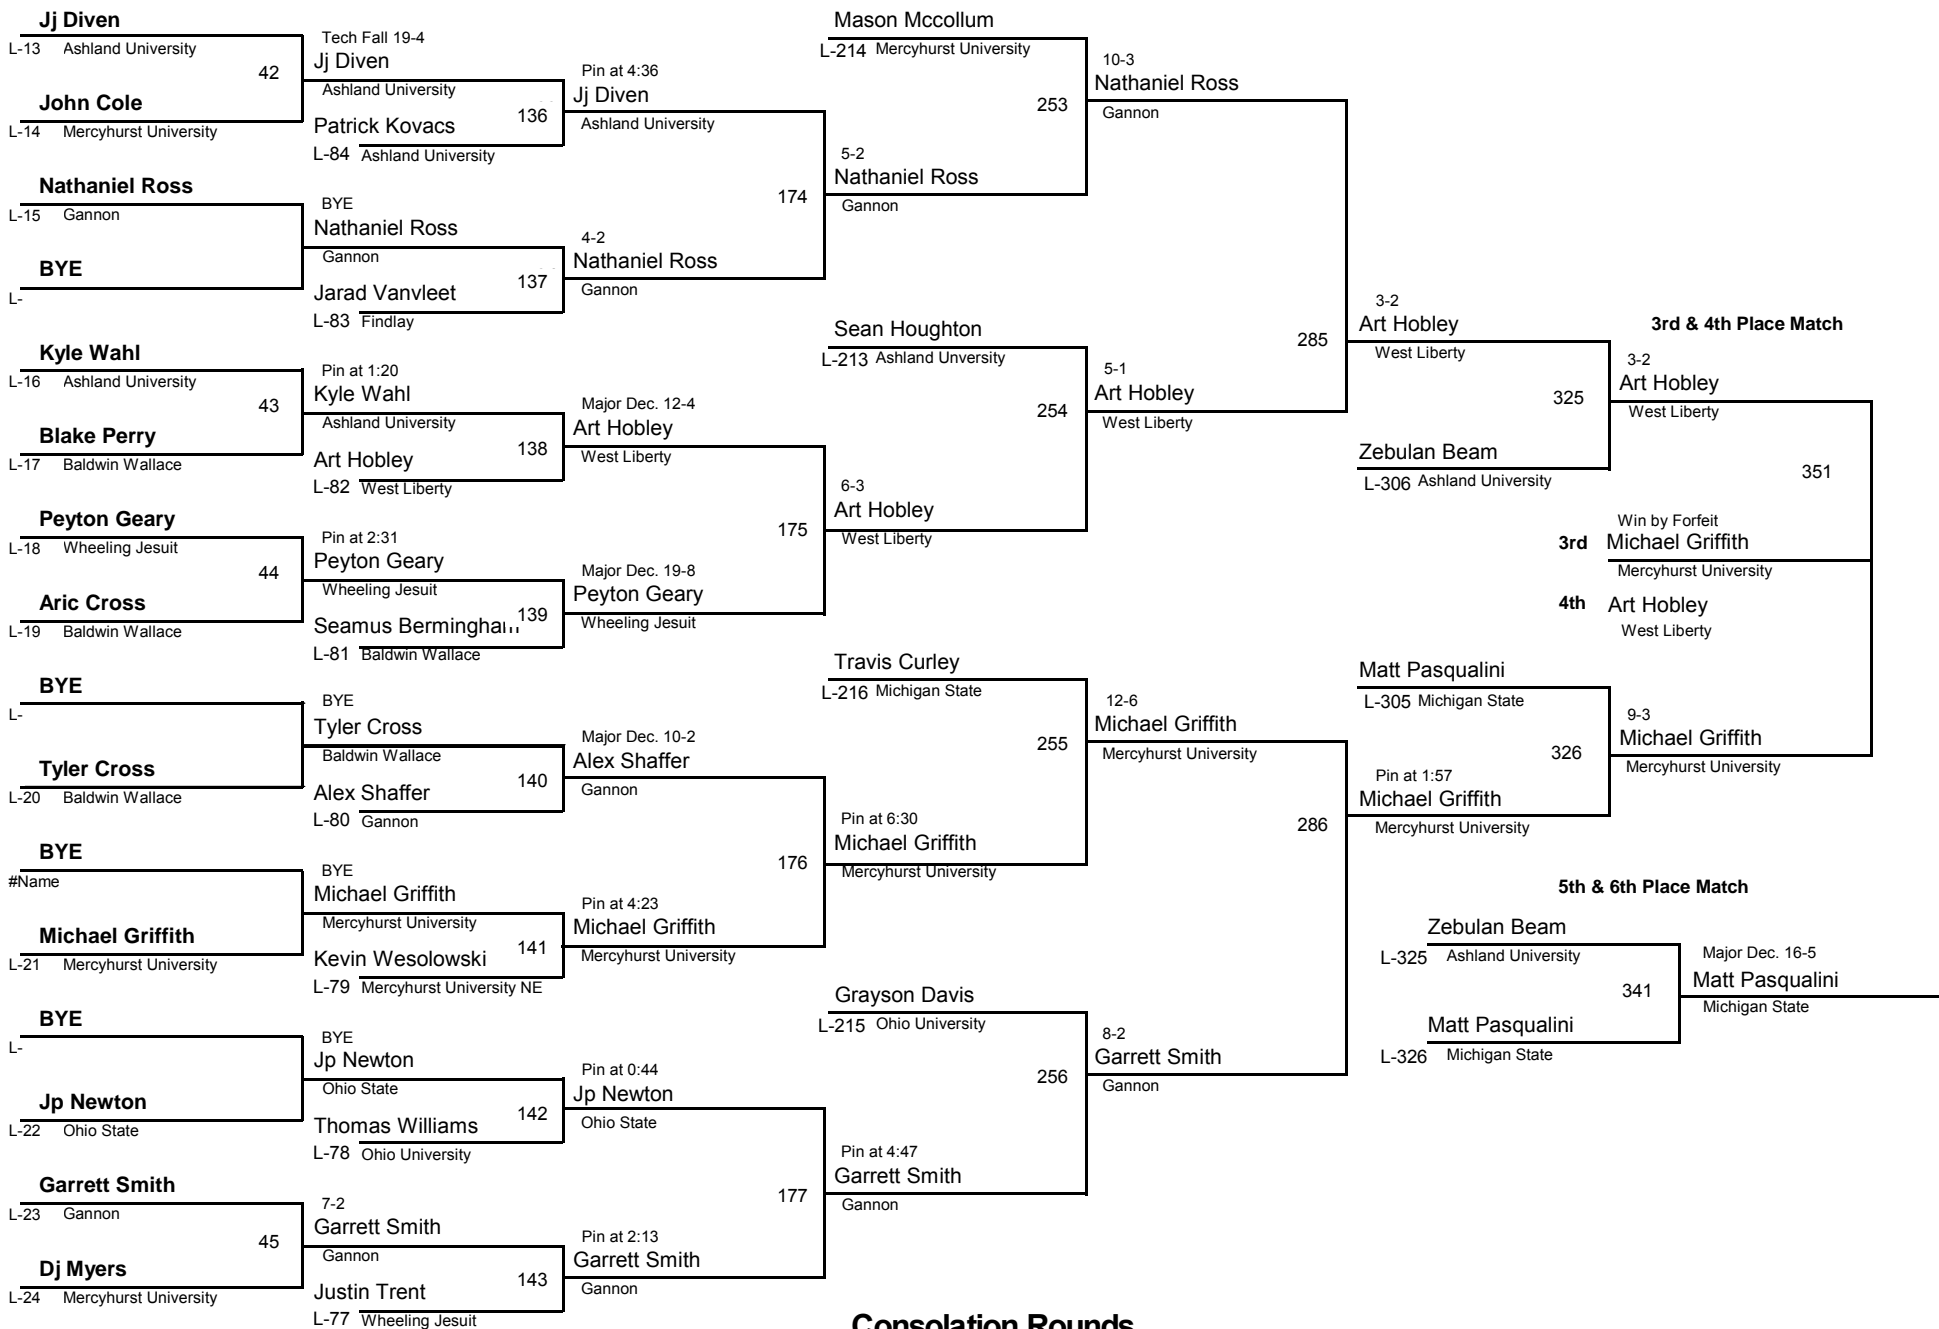

COLLEGE

DIVISION

157

WEIGHT

Simonson - Ashland University

November 22, 2014

Consolation Rounds