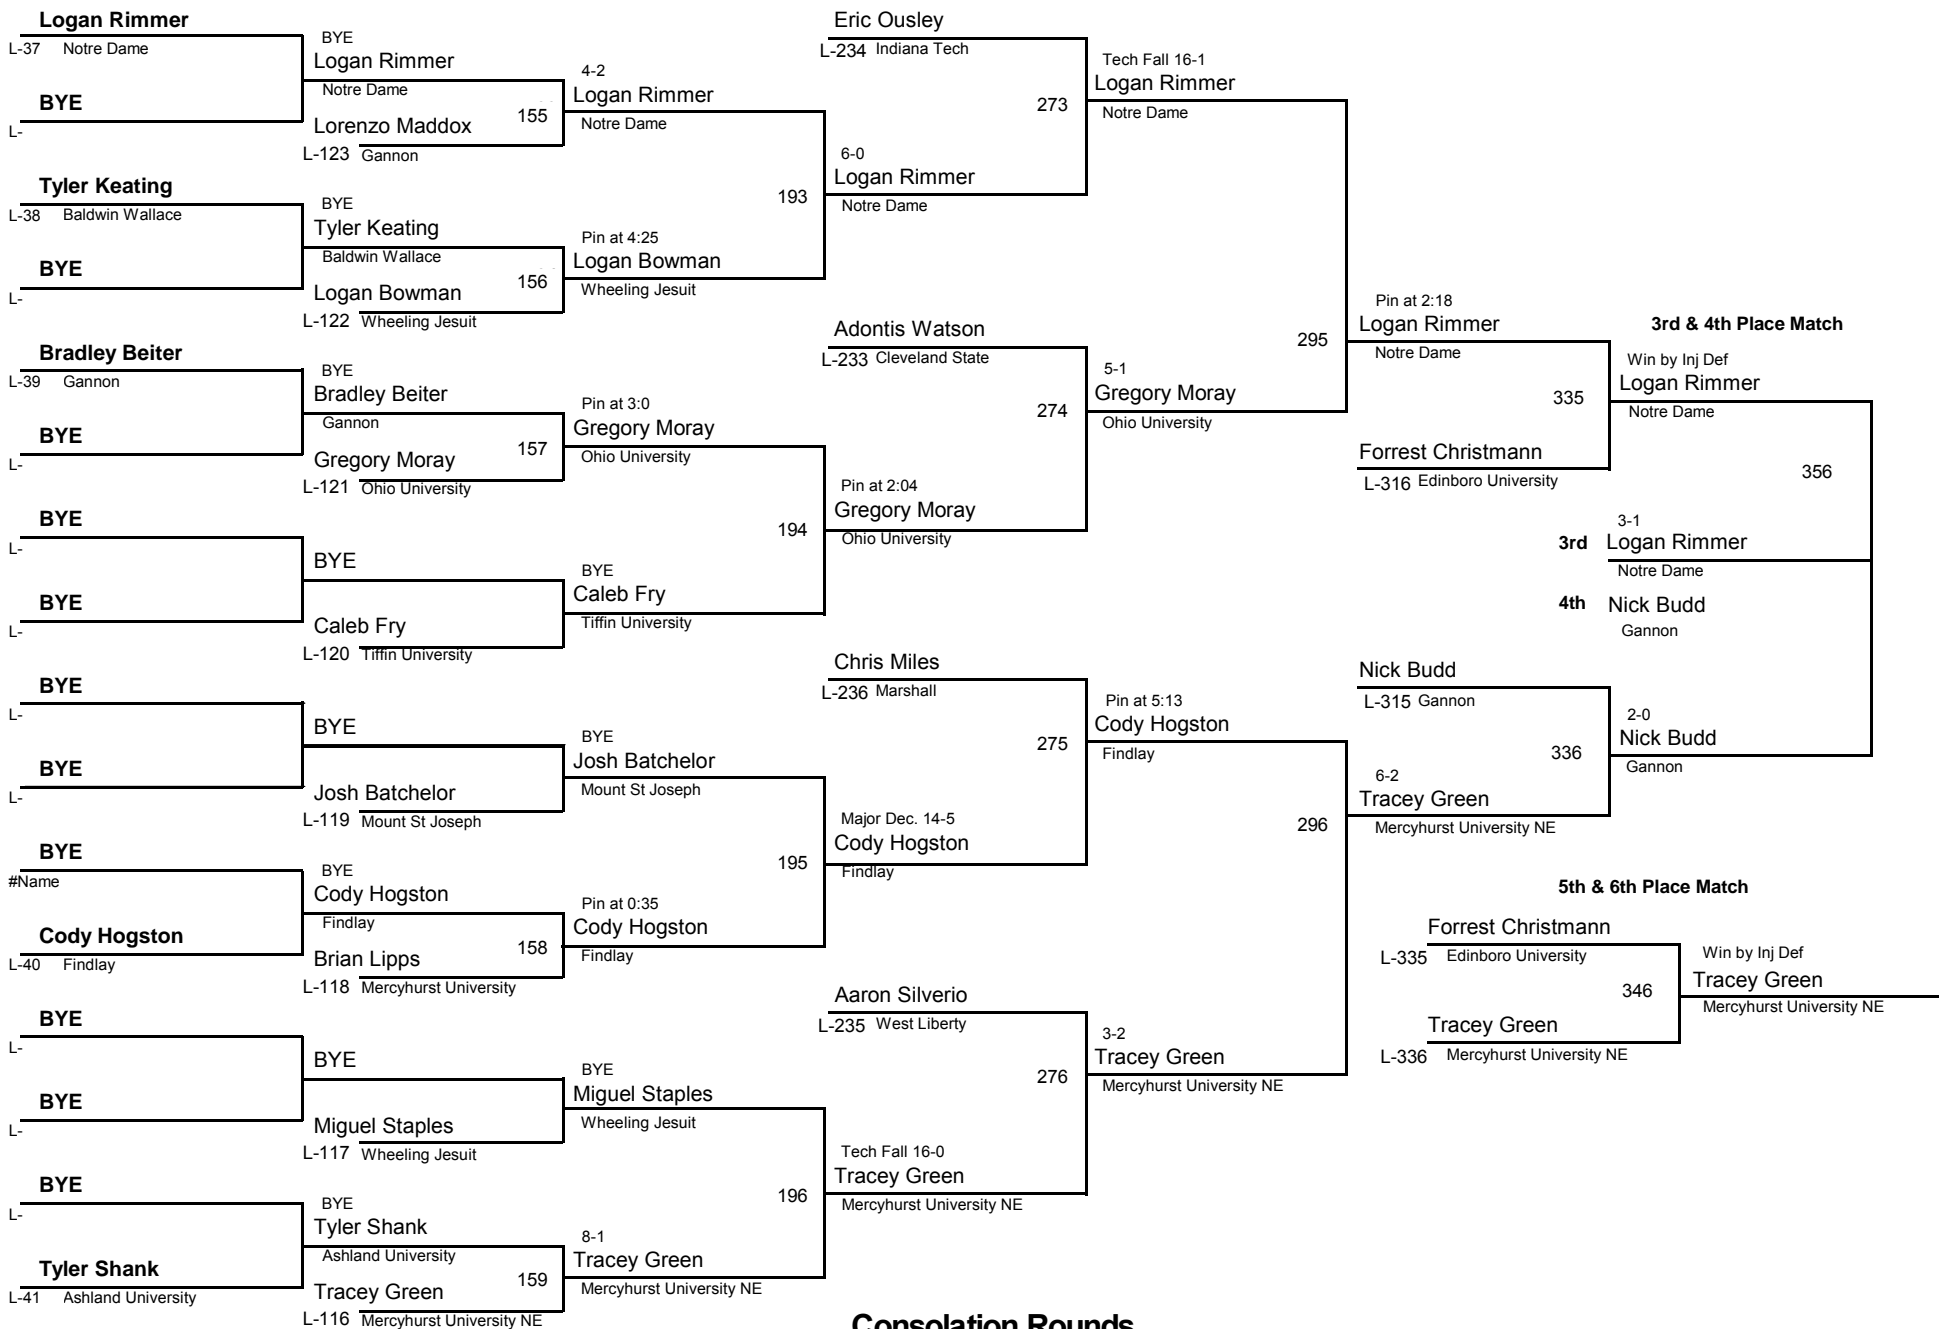

November 22, 2014

COLLEGE

DIVISION

285

WEIGHT

Simonson - Ashland University

November 22, 2014

Consolation Rounds