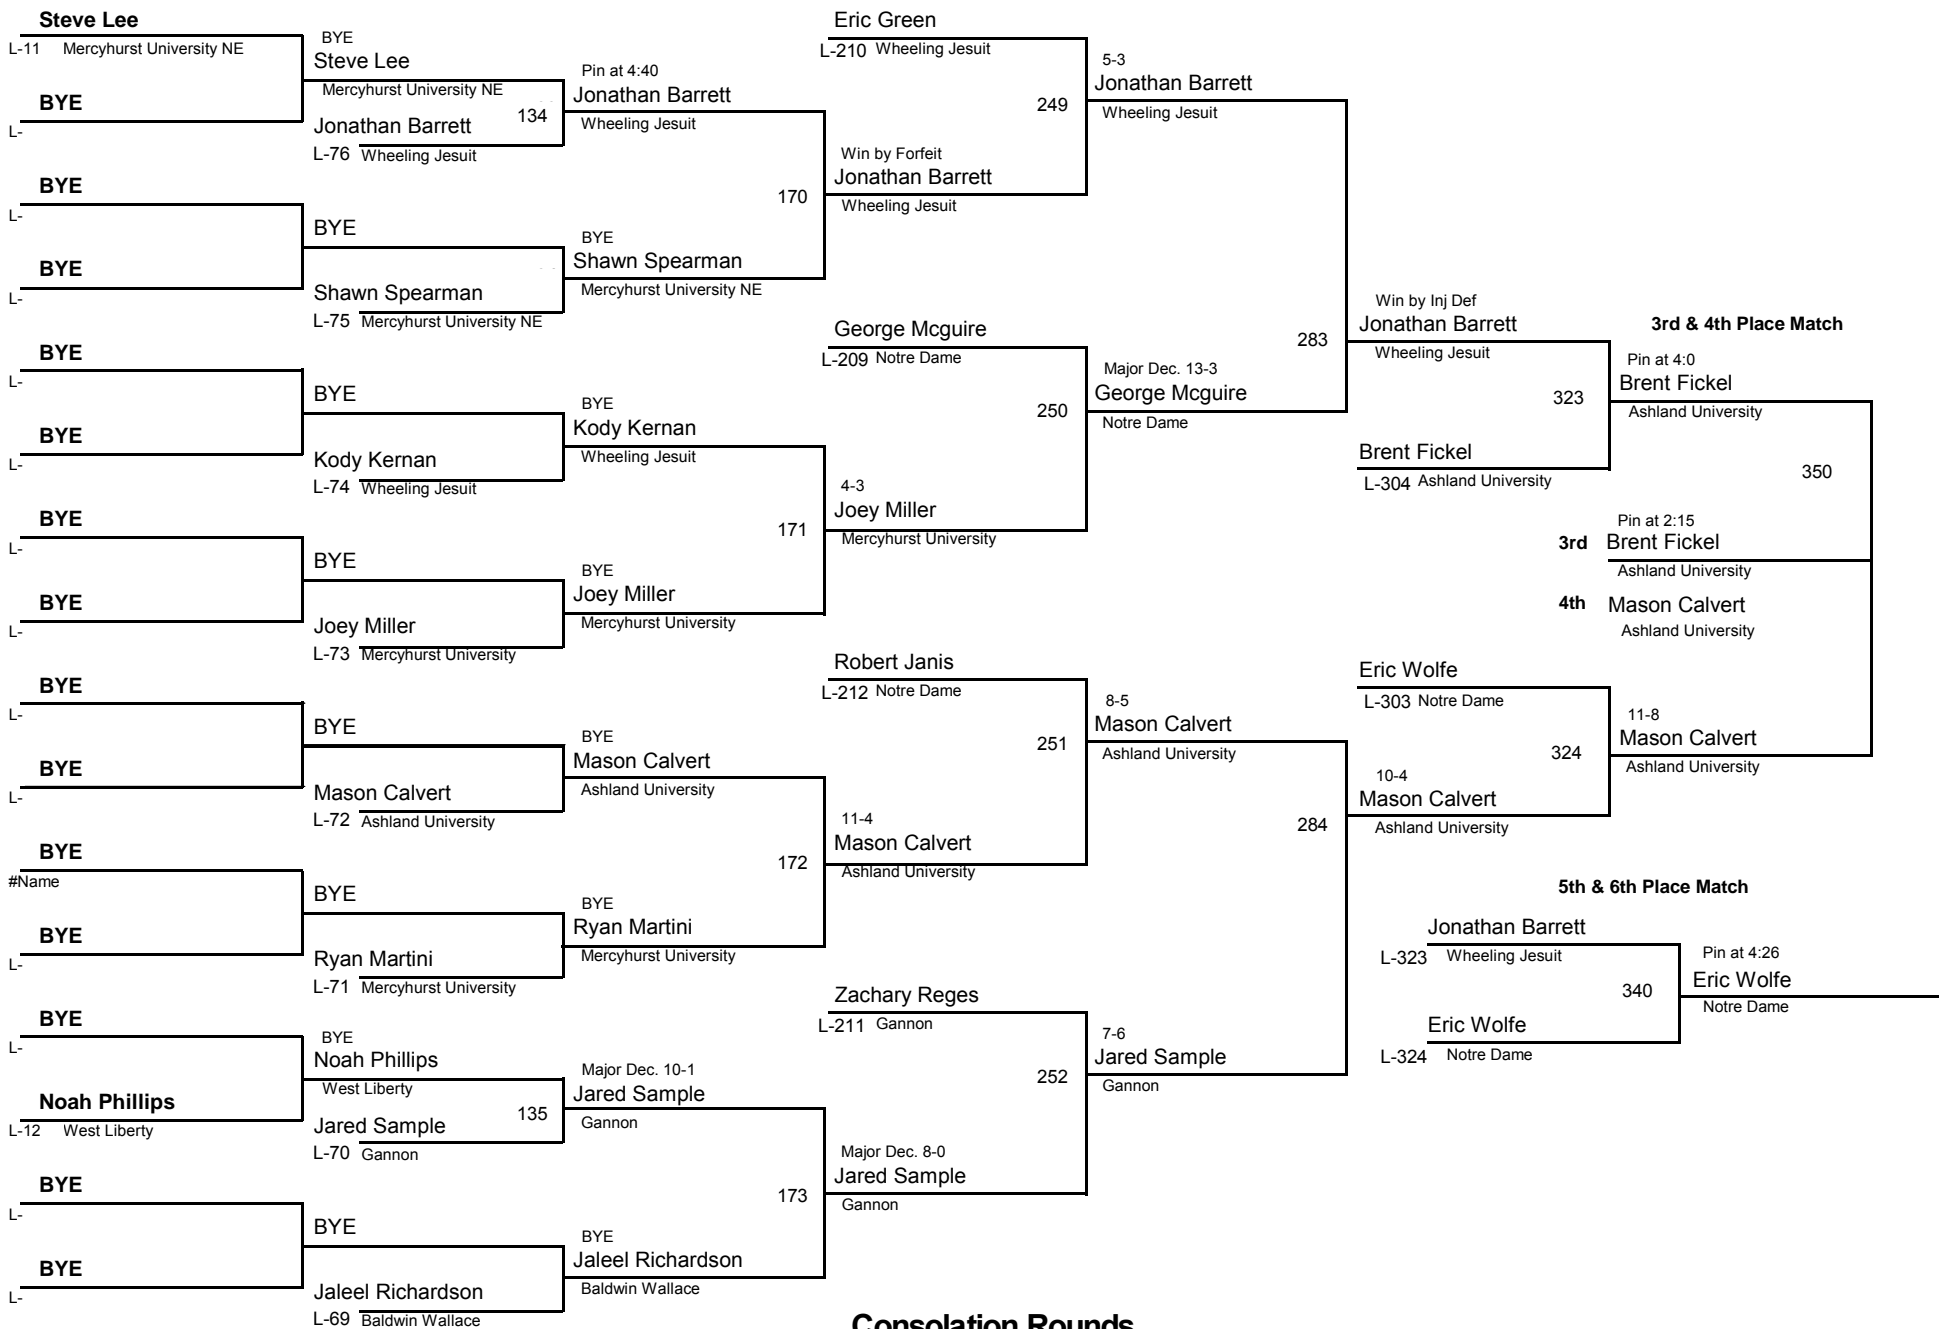

COLLEGE

149

Simonson - Ashland University

DIVISION

WEIGHT

November 22, 2014

Consolation Rounds

COLLEGE