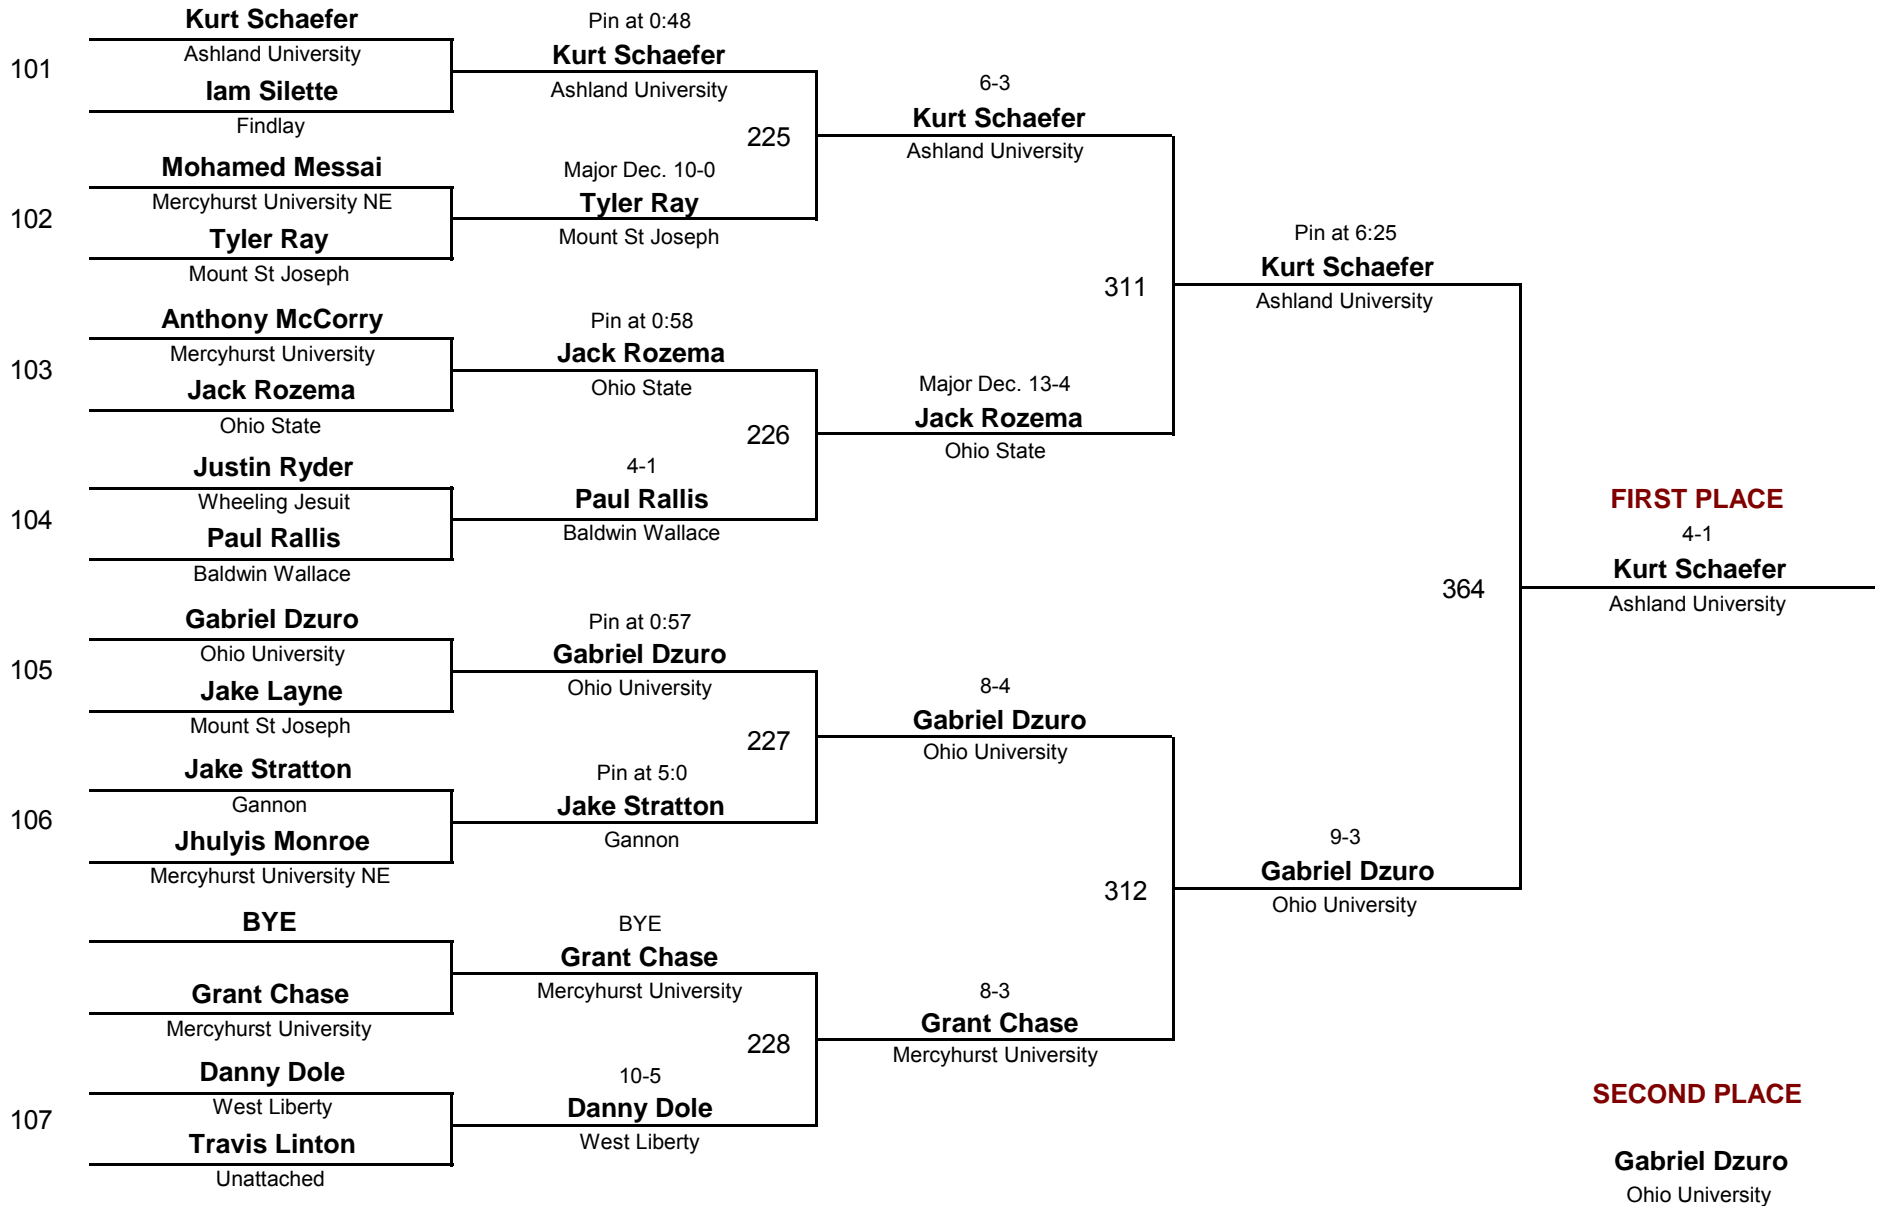

Simonson - Ashland University

DIVISION

WEIGHT

November 22, 2014

Championship Rounds

0

COLLEGE

DIVISION