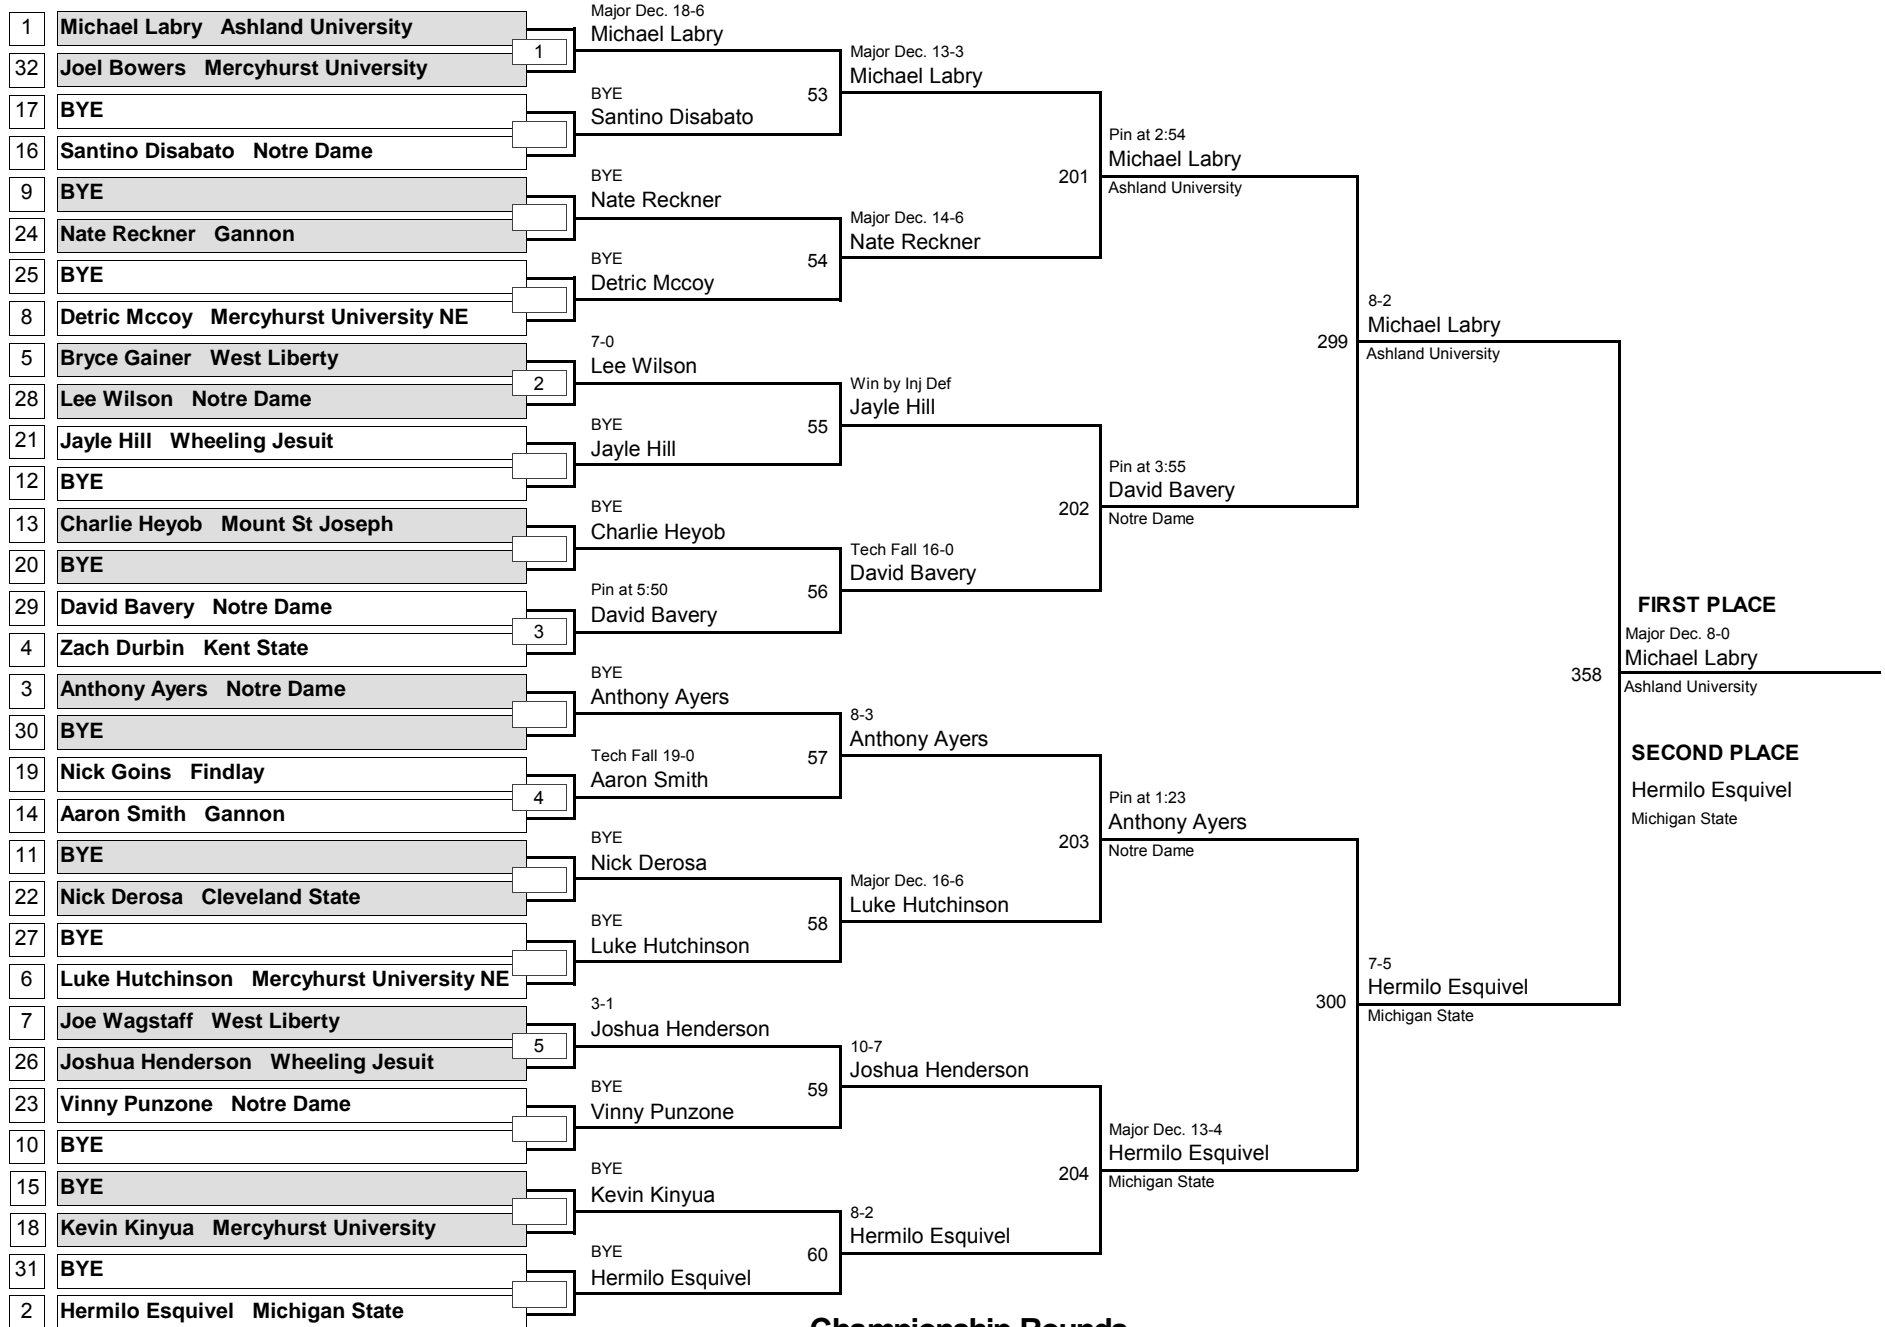

COLLEGE

133

Simonson - Ashland University

DIVISION

WEIGHT

November 22, 2014