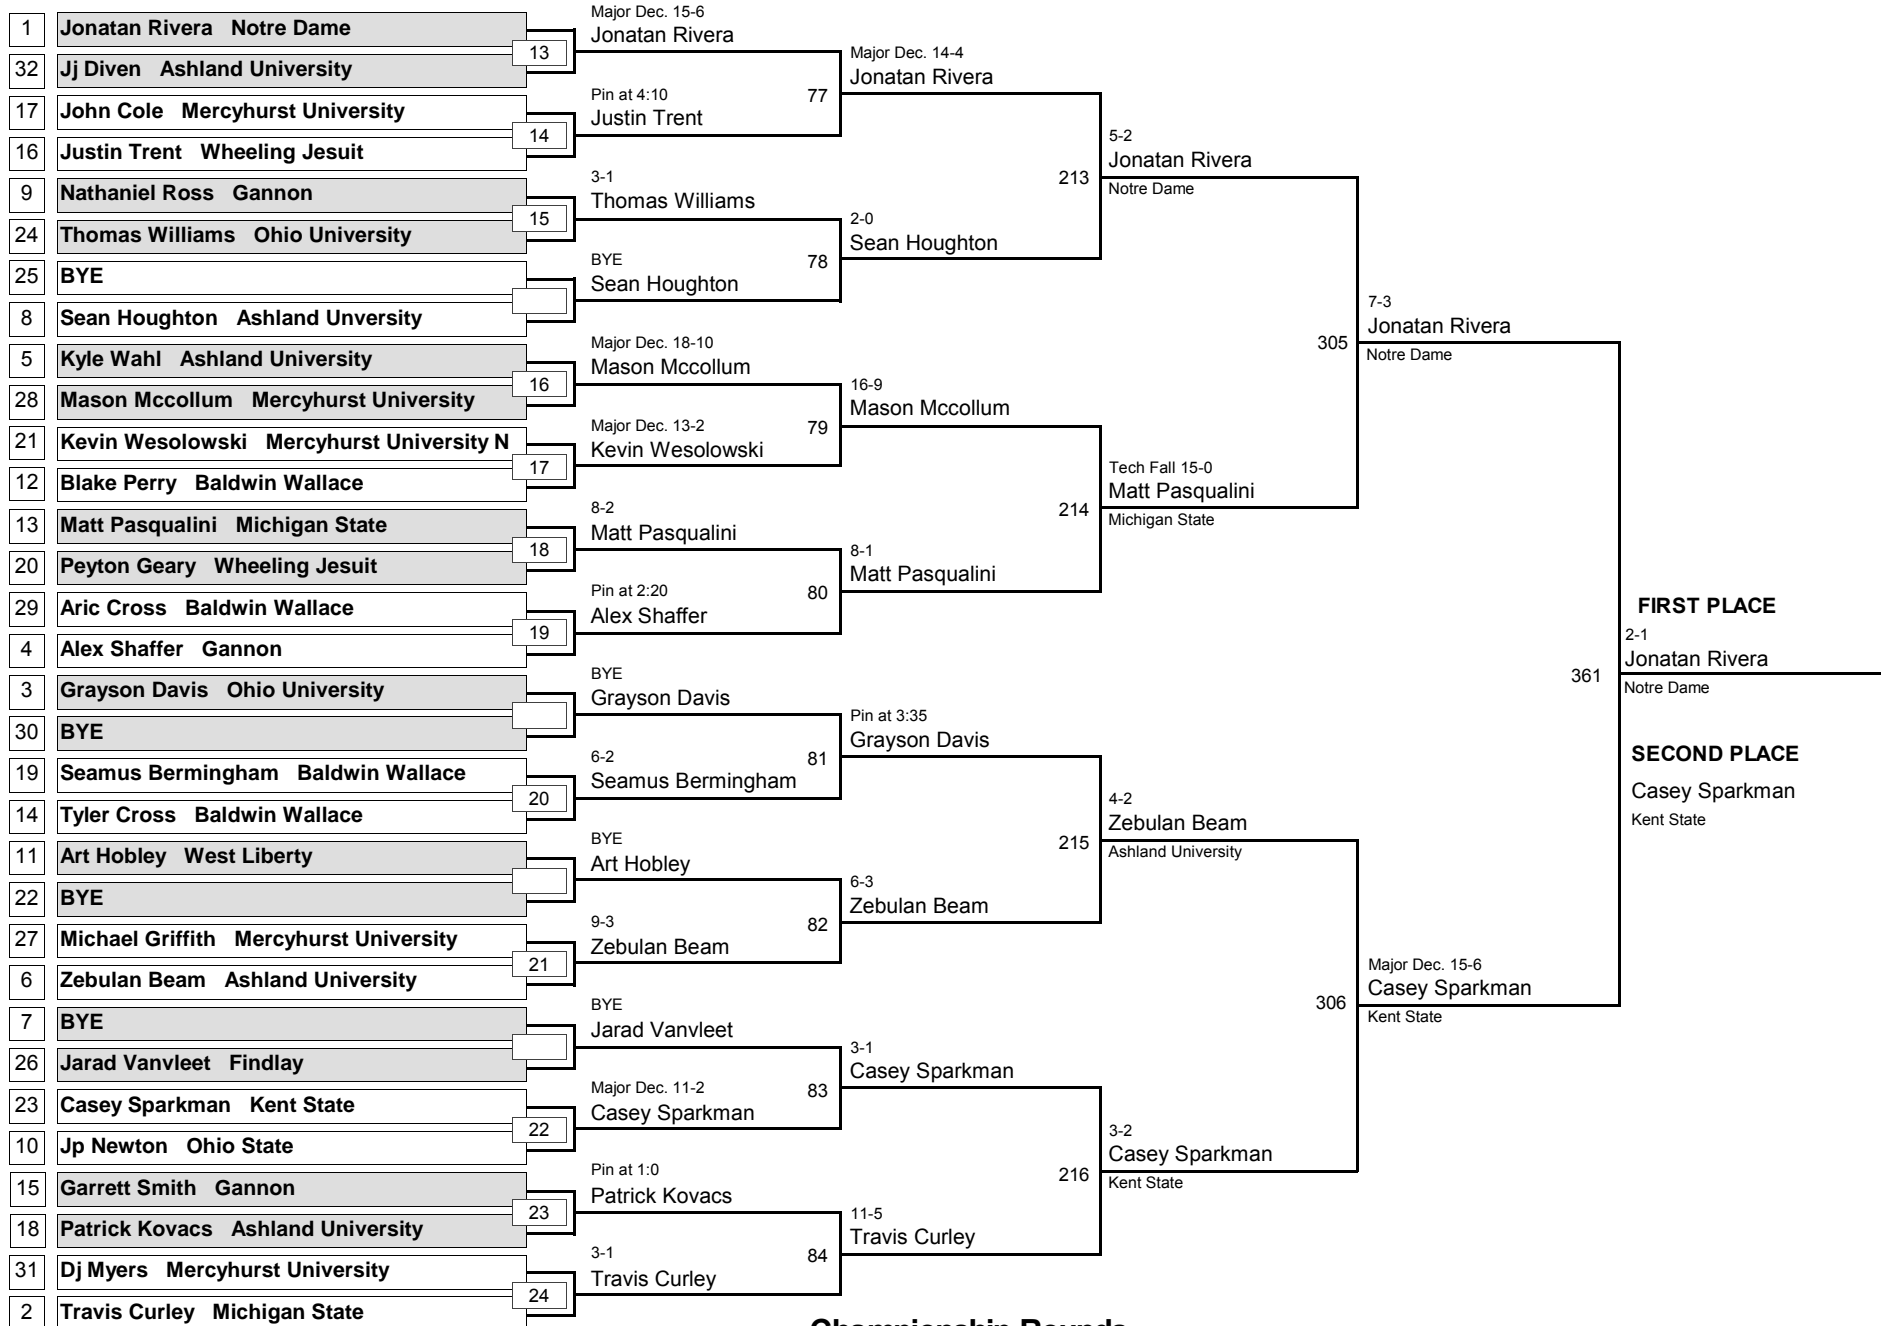

COLLEGE

157

Simonson - Ashland University

DIVISION

WEIGHT

November 22, 2014