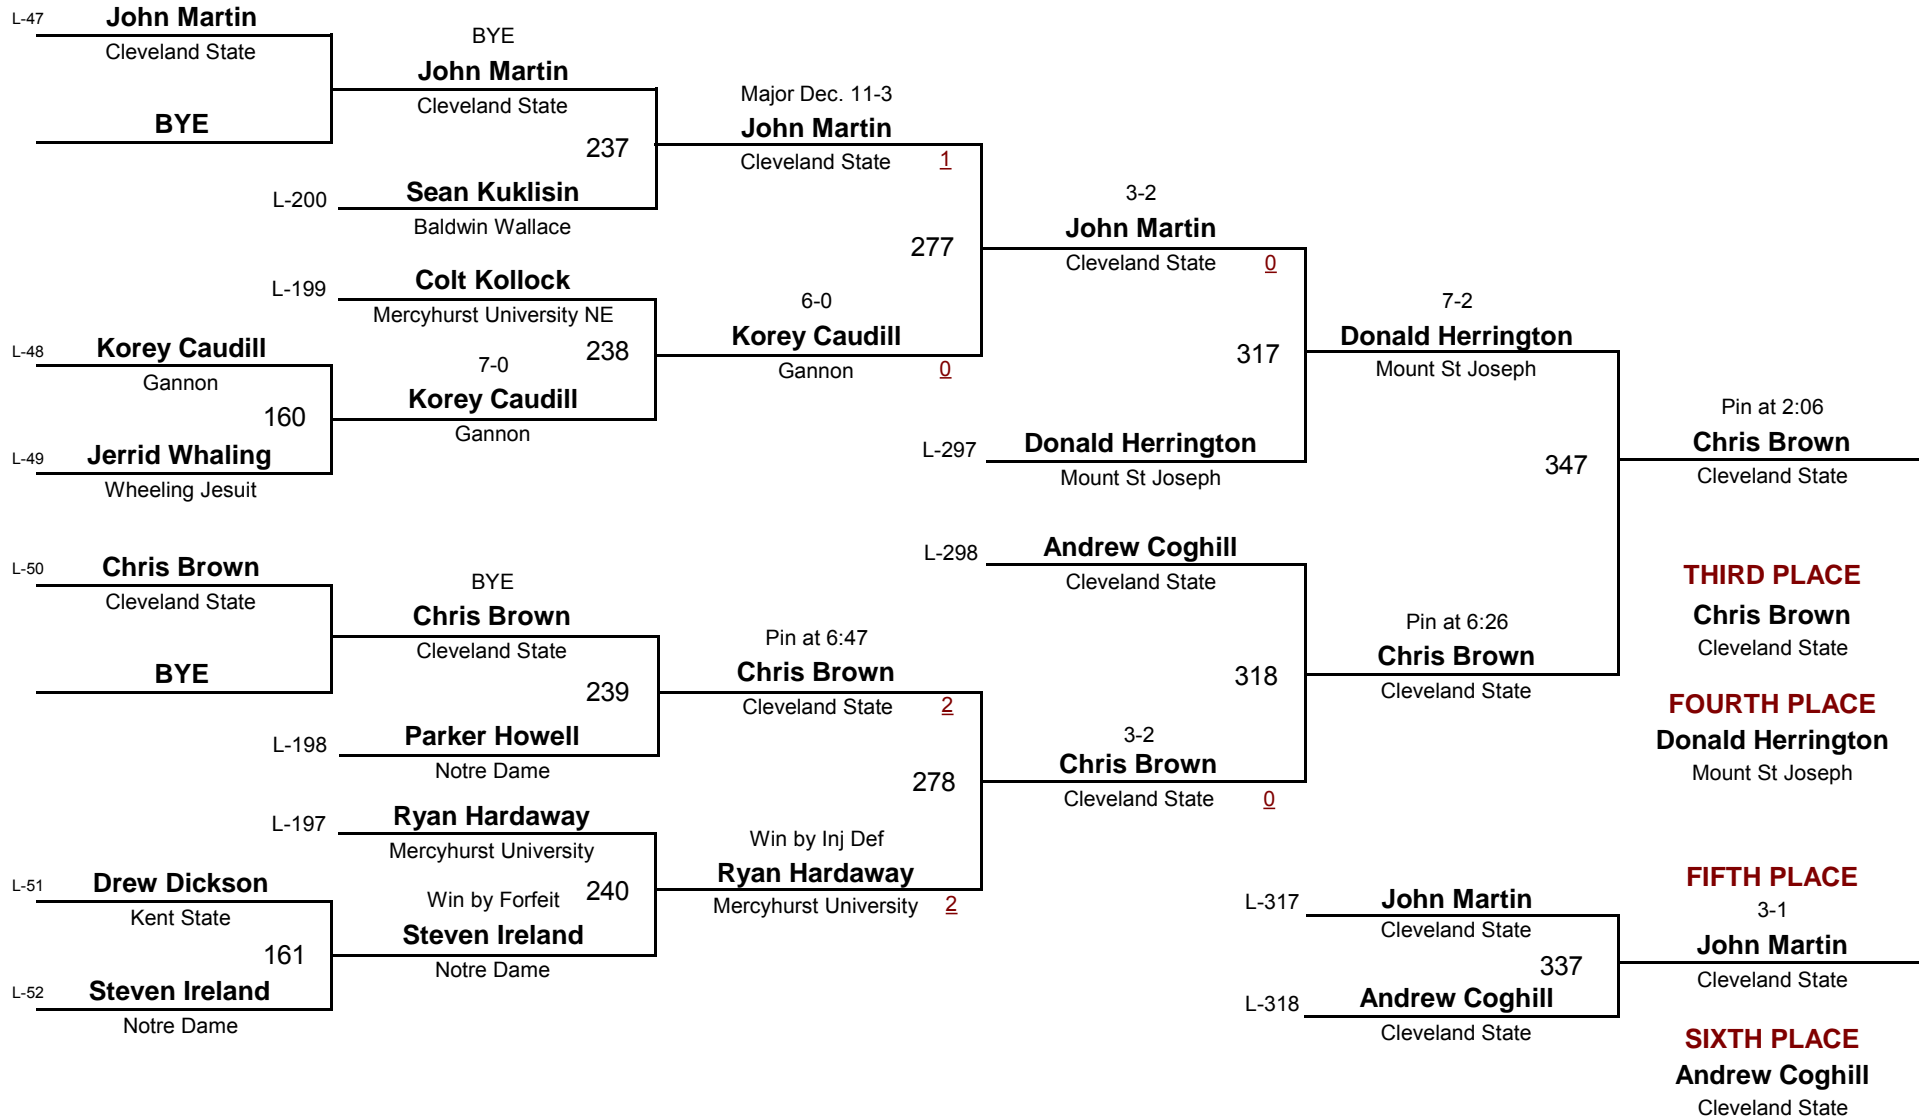

COLLEGE

DIVISION

125

WEIGHT

Simonson - Ashland University

November 22, 2014

Consolation Rounds

COLLEGE