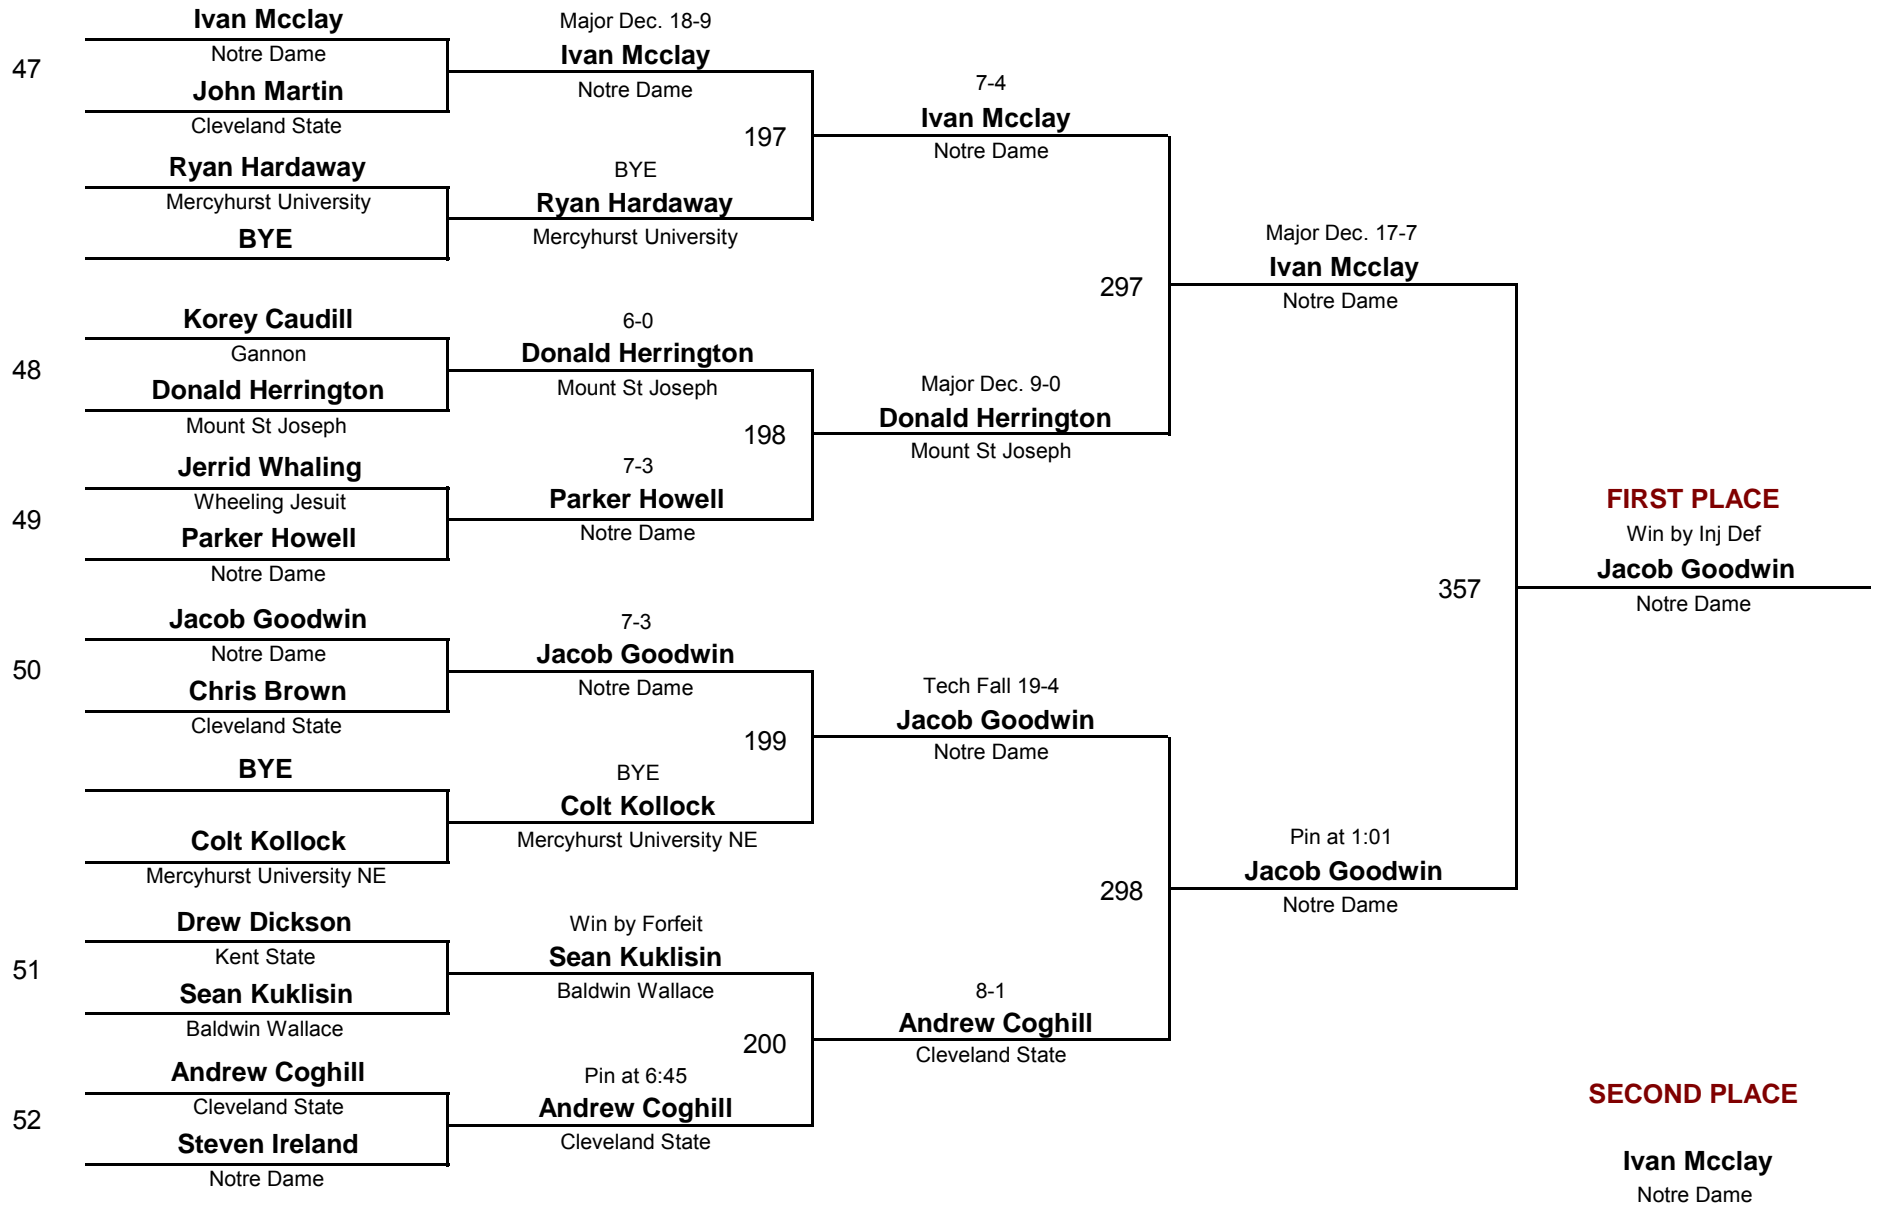

COLLEGE

125

Simonson - Ashland University

DIVISION

WEIGHT

November 22, 2014

Championship Rounds

0