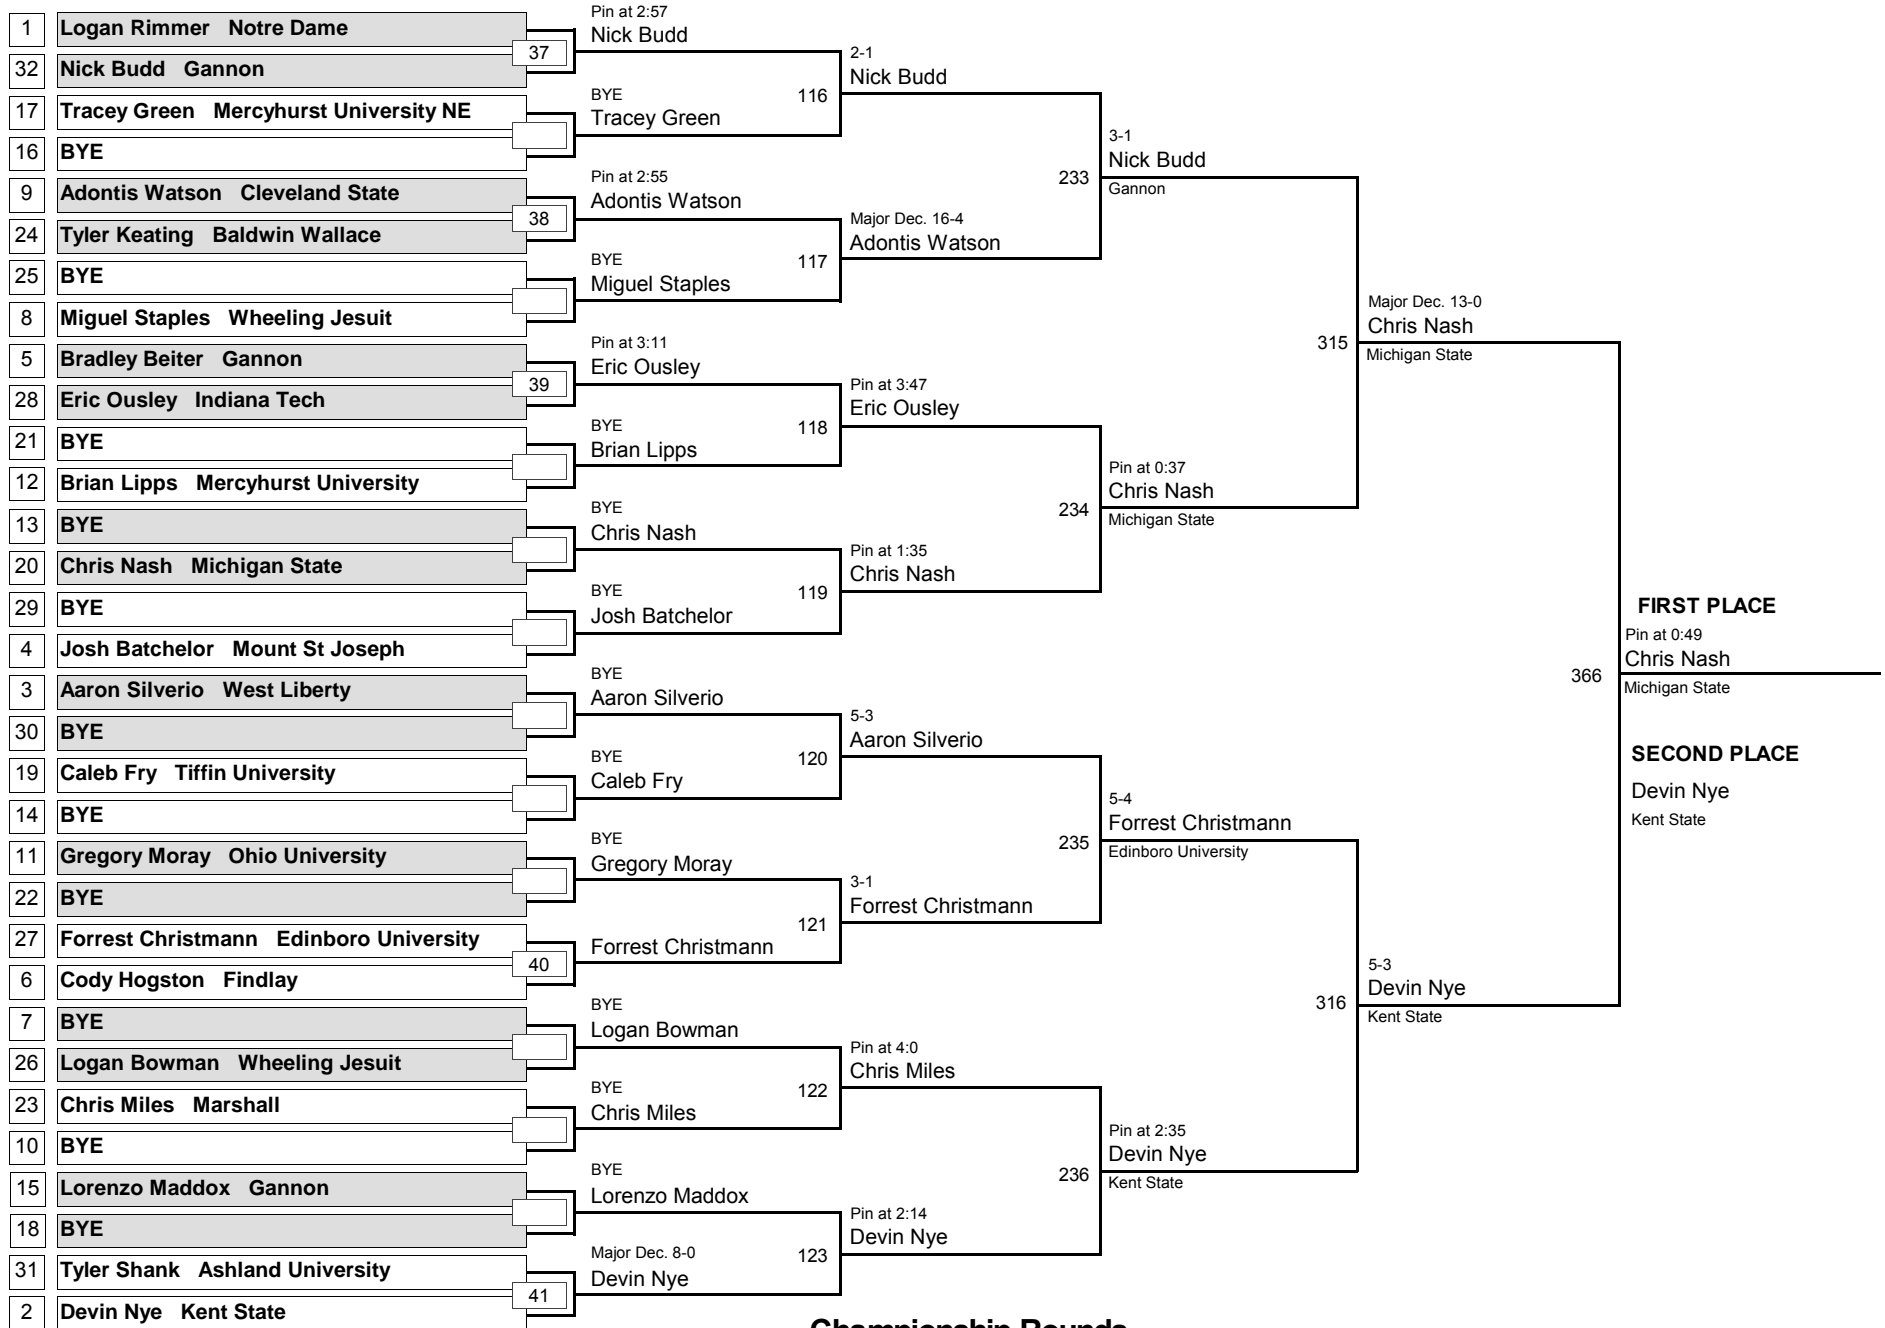

COLLEGE

285

Simonson - Ashland University

DIVISION

WEIGHT

November 22, 2014