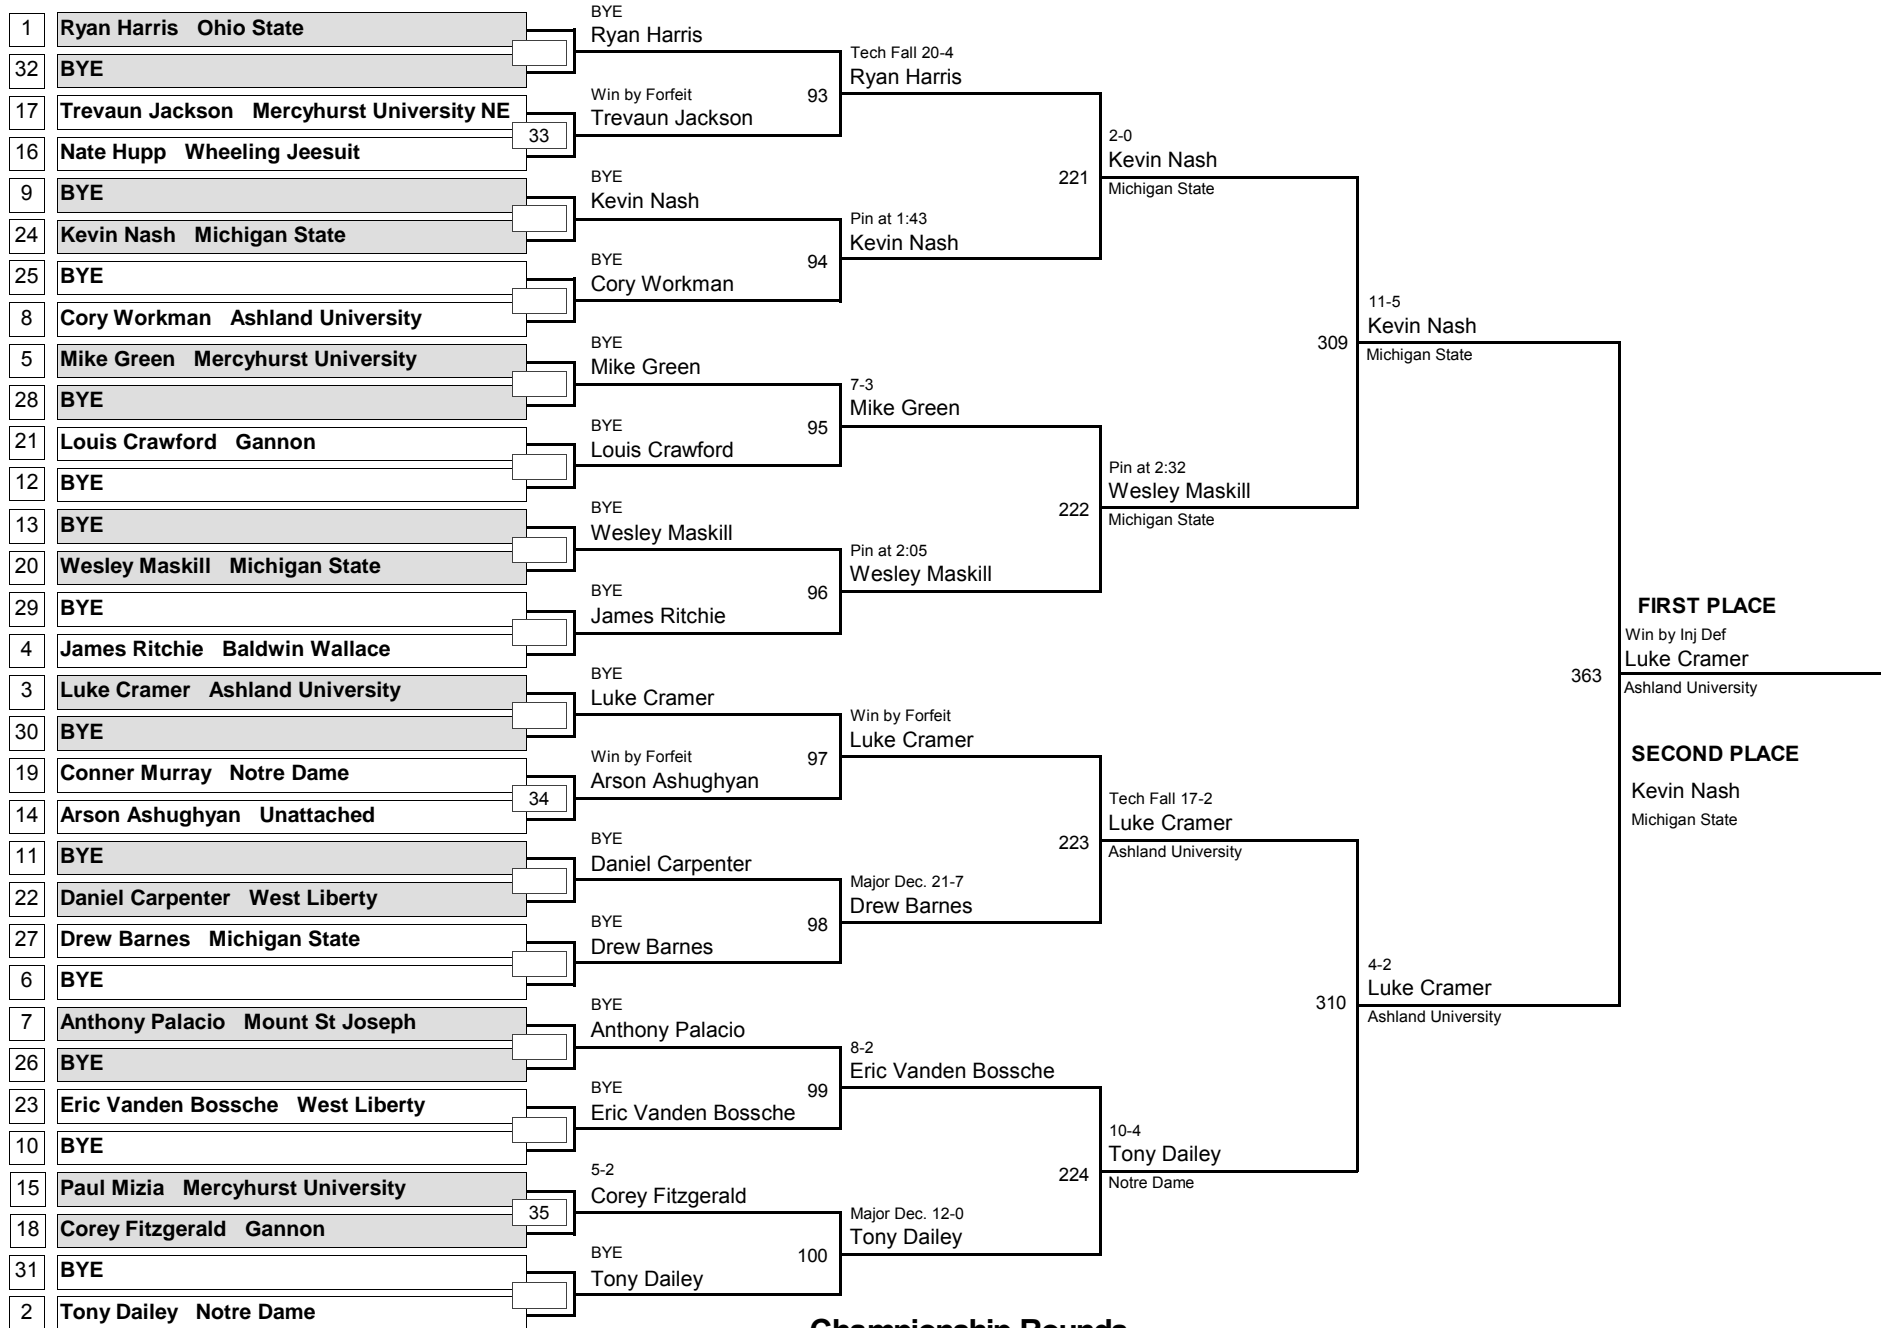

Consolation Rounds

COLLEGE

174

Simonson - Ashland University

DIVISION

WEIGHT

November 22, 2014

COLLEGE