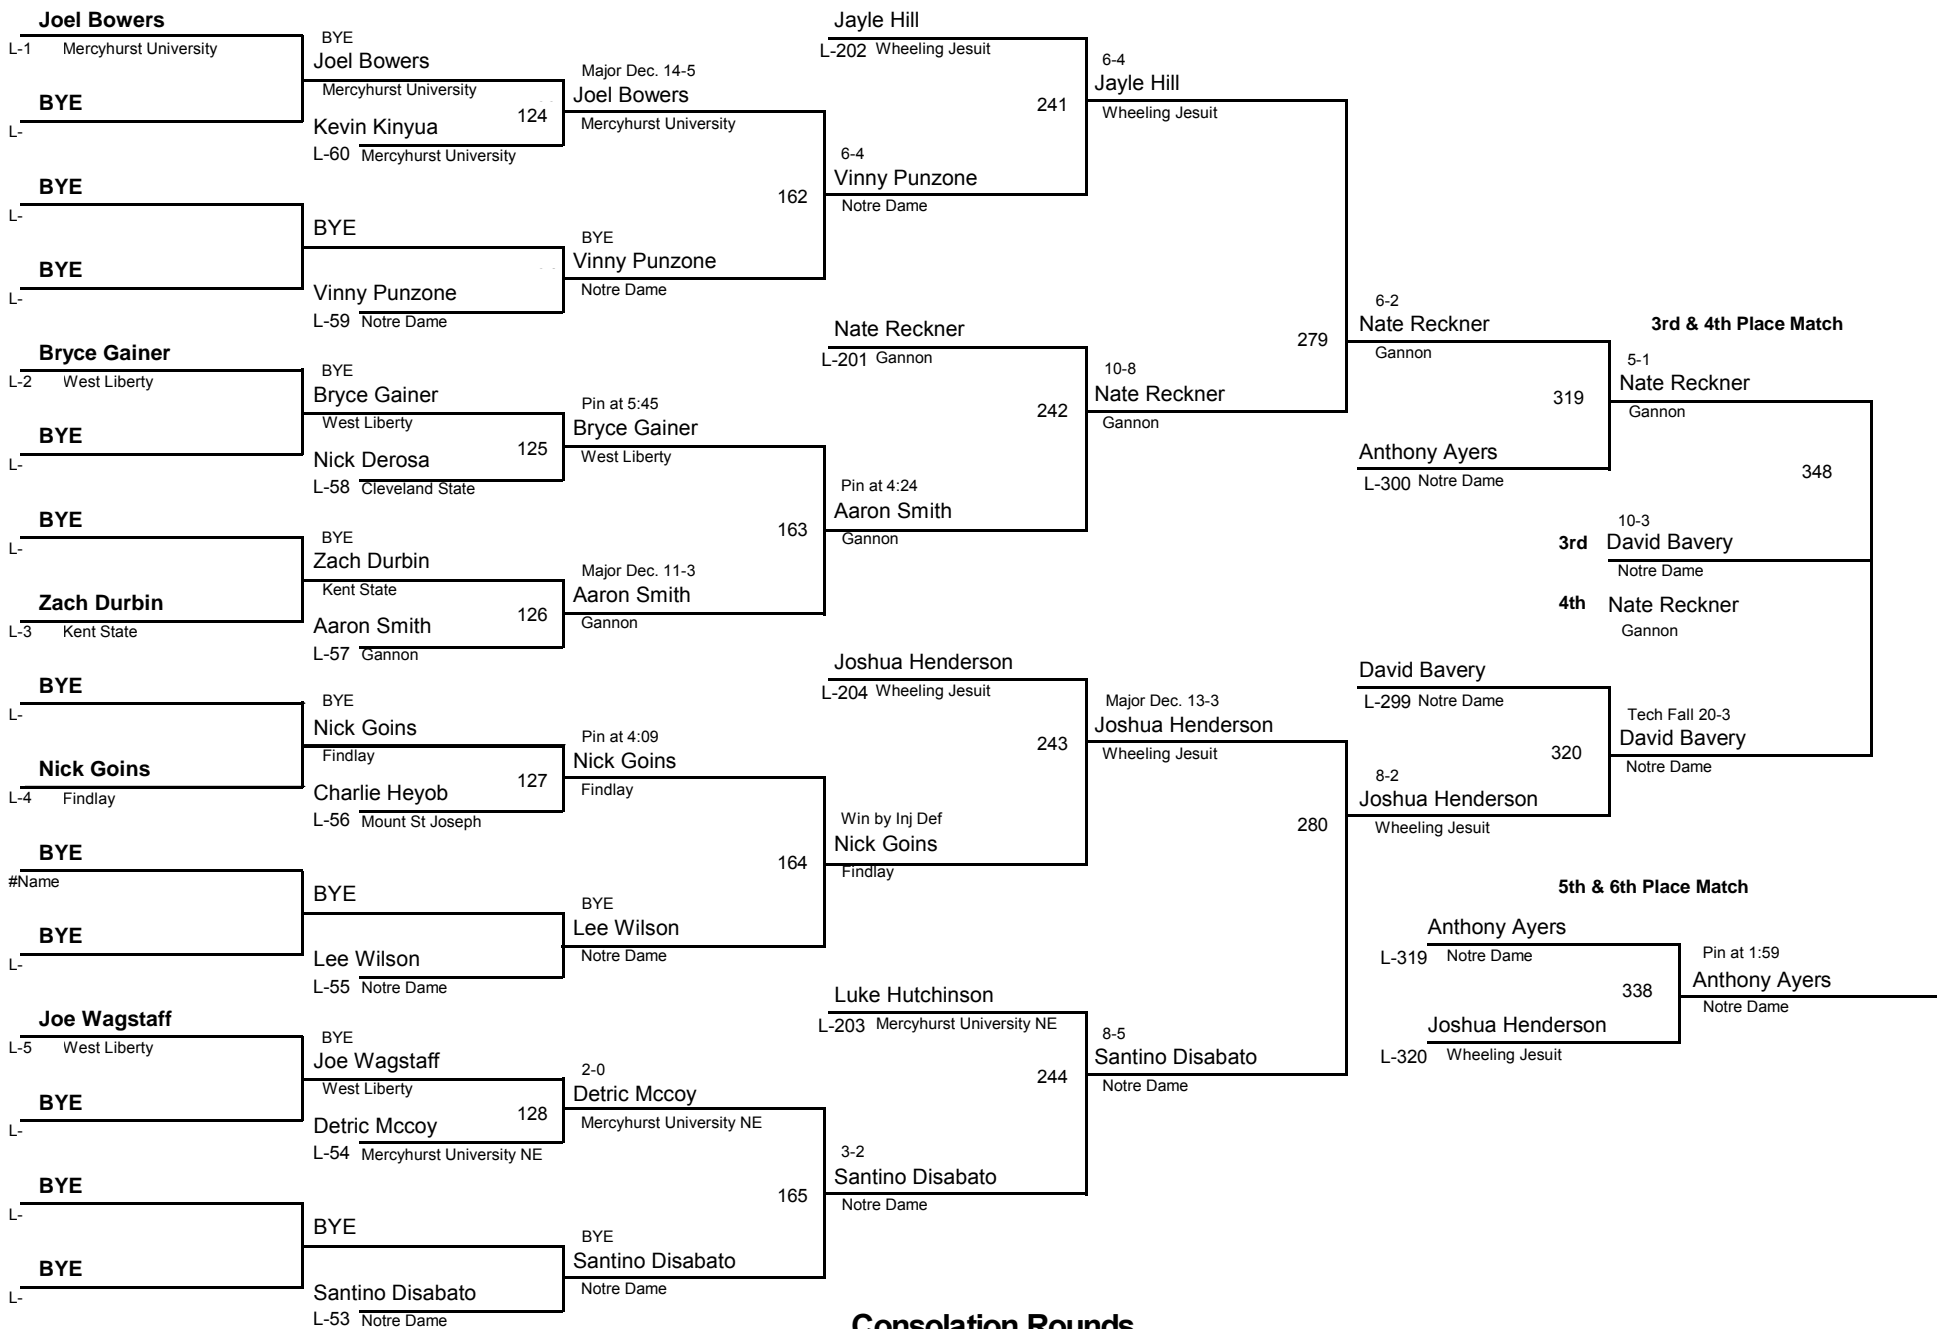

COLLEGE

DIVISION

133

WEIGHT

Simonson - Ashland University

November 22, 2014

Consolation Rounds