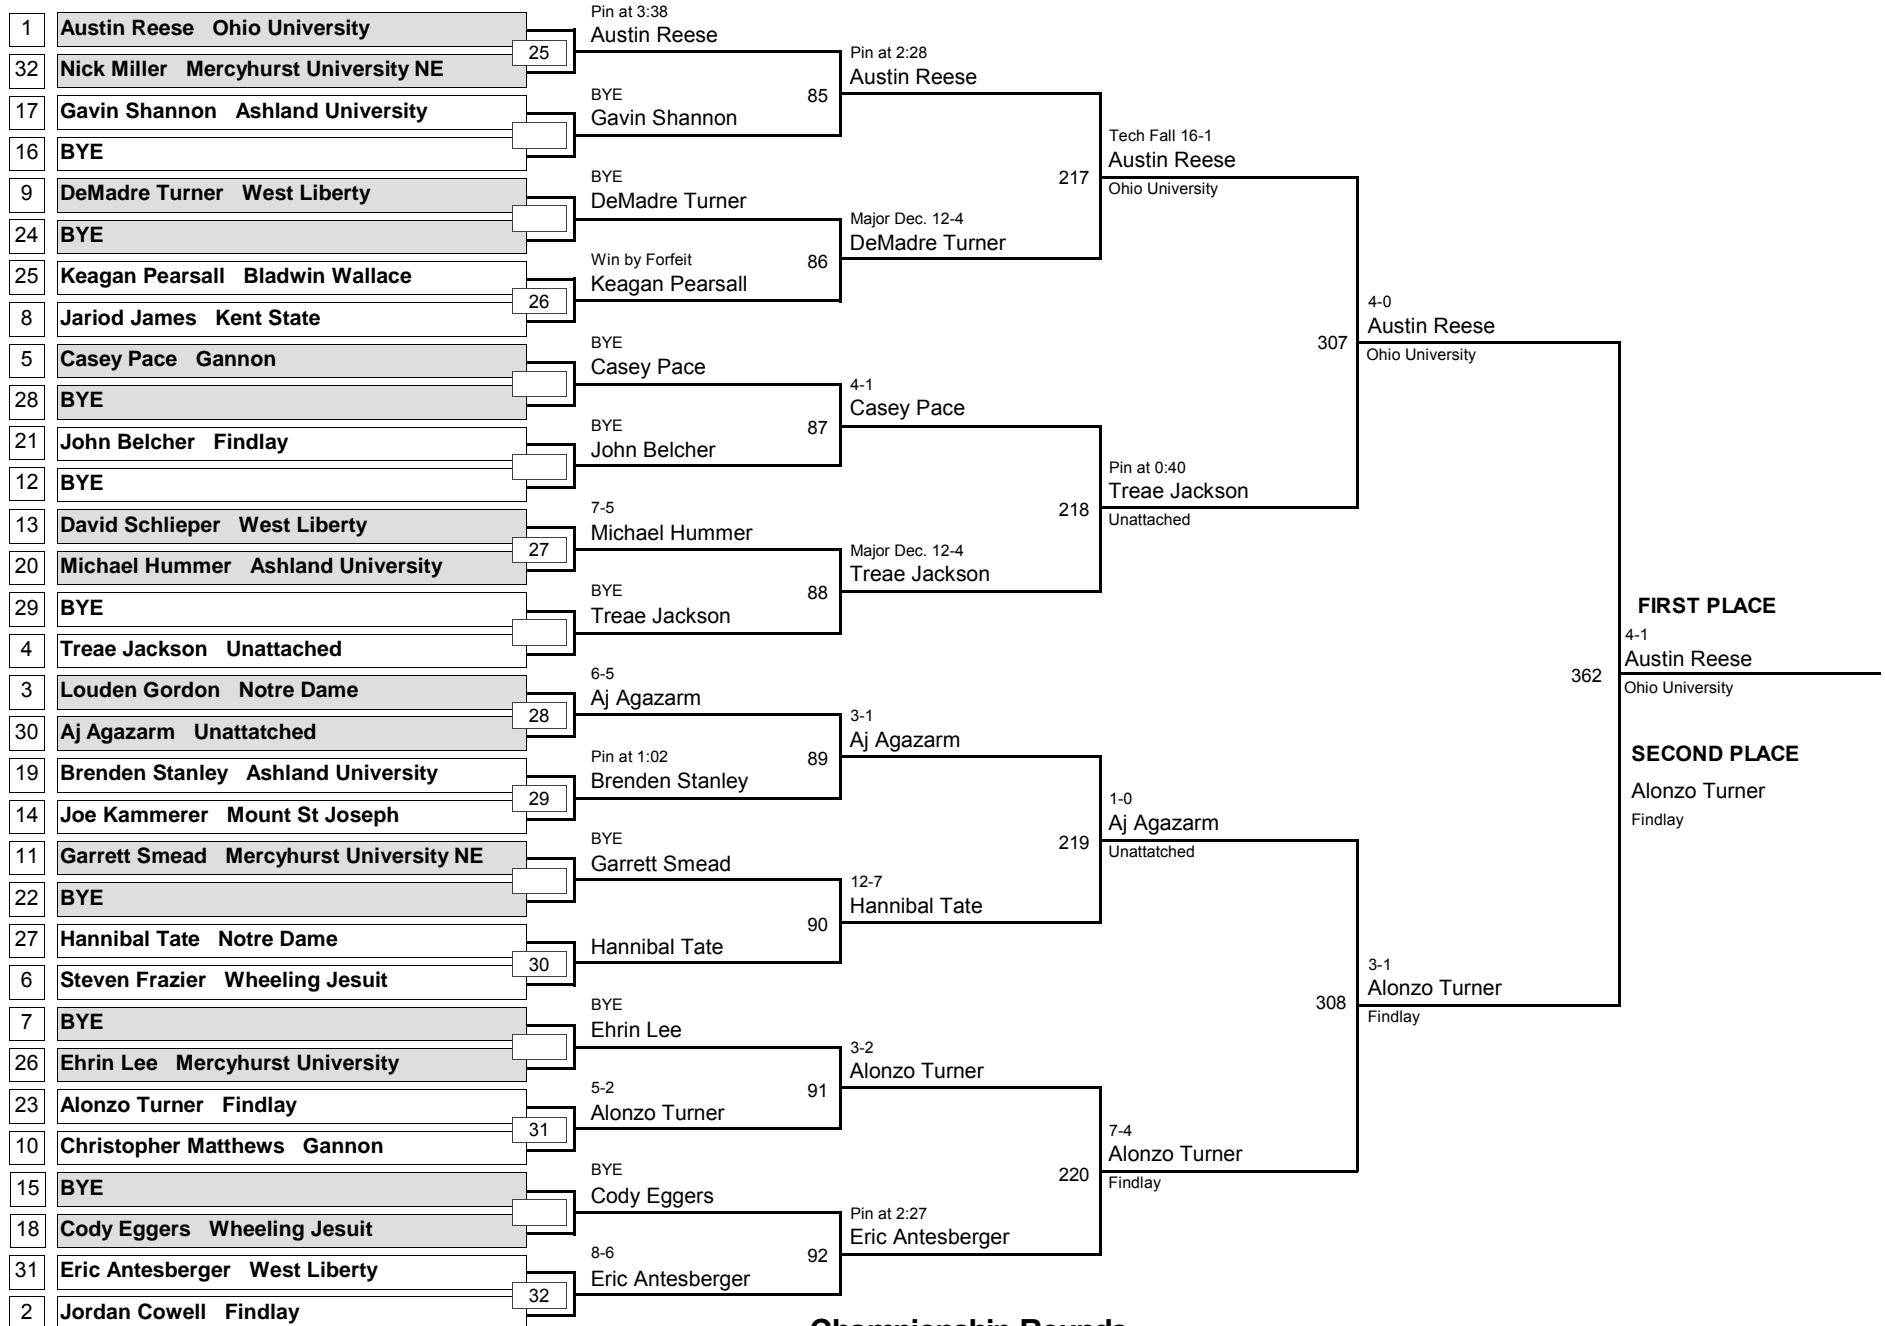

COLLEGE

165

Simonson - Ashland University

DIVISION

WEIGHT

November 22, 2014