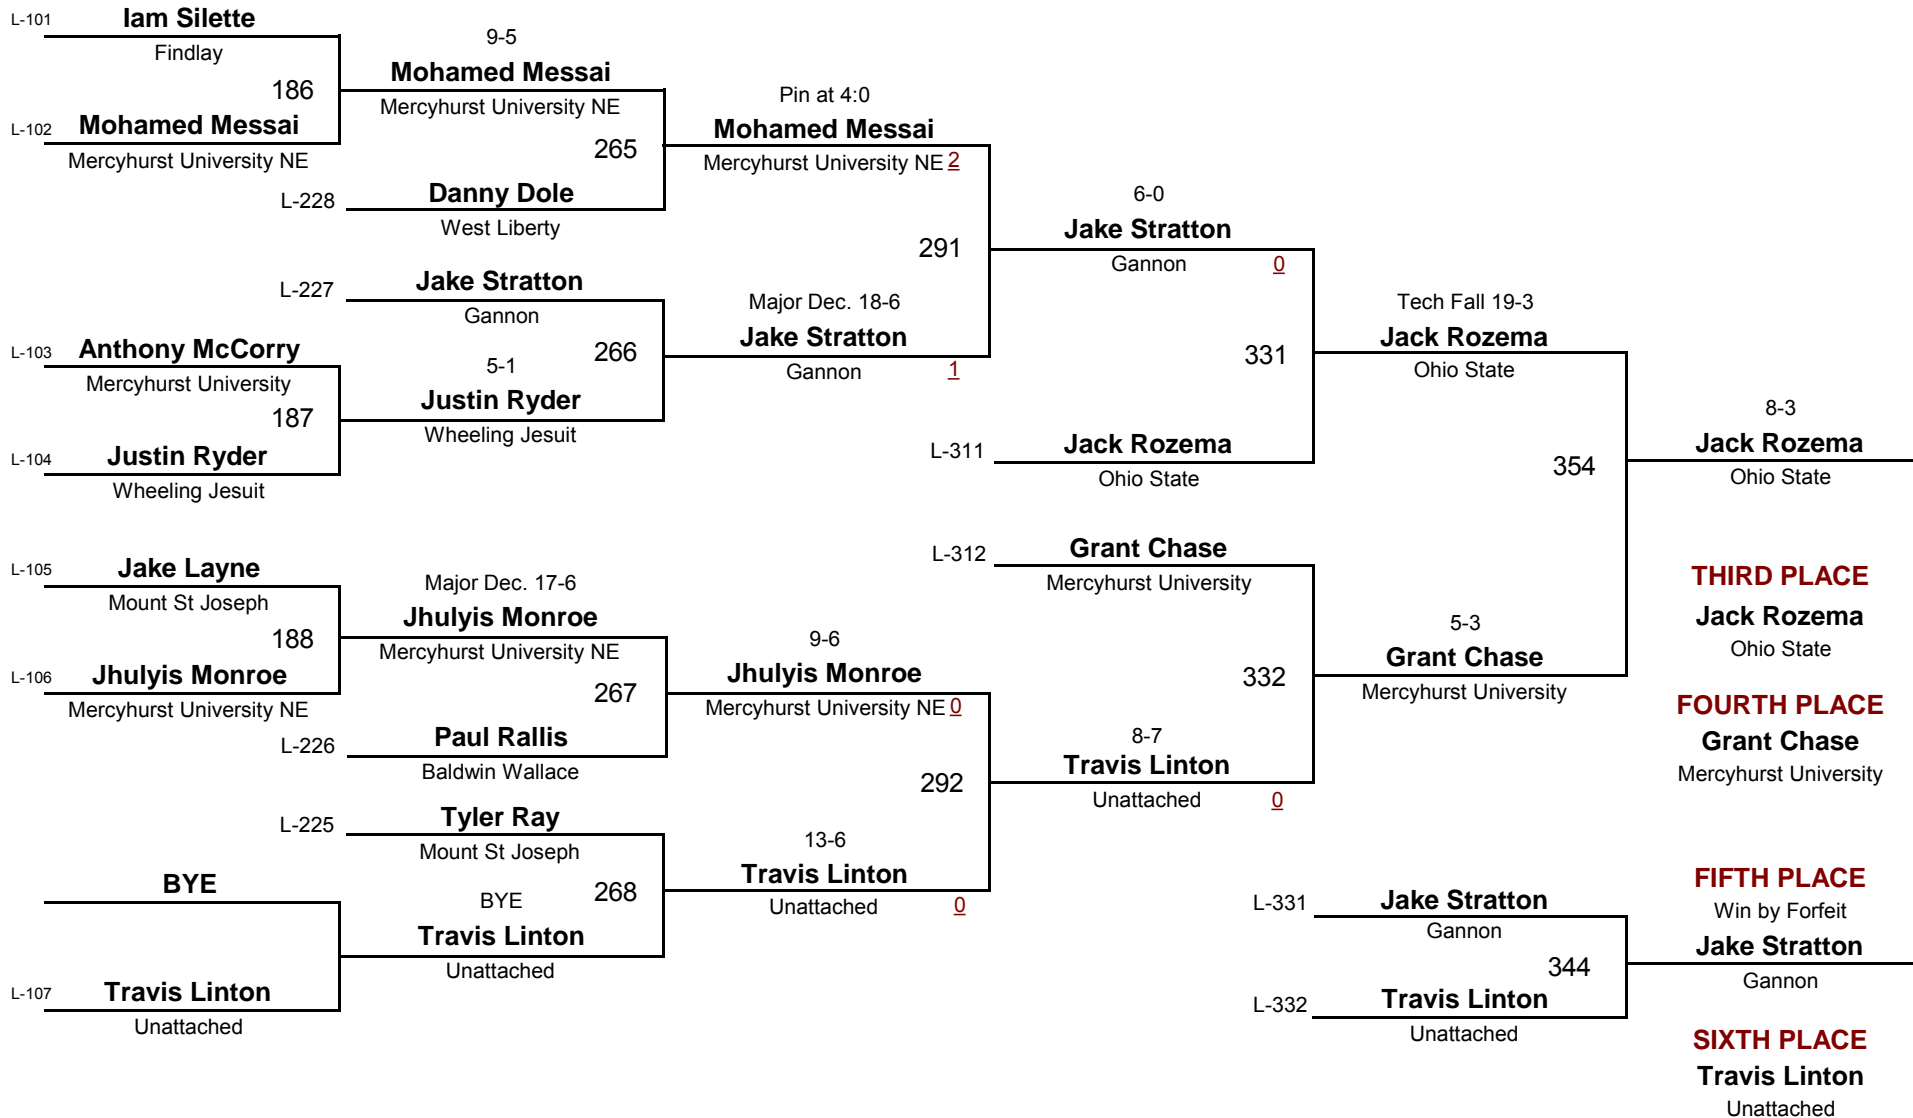

COLLEGE

DIVISION

184

WEIGHT

Simonson - Ashland University

November 22, 2014

Consolation Rounds