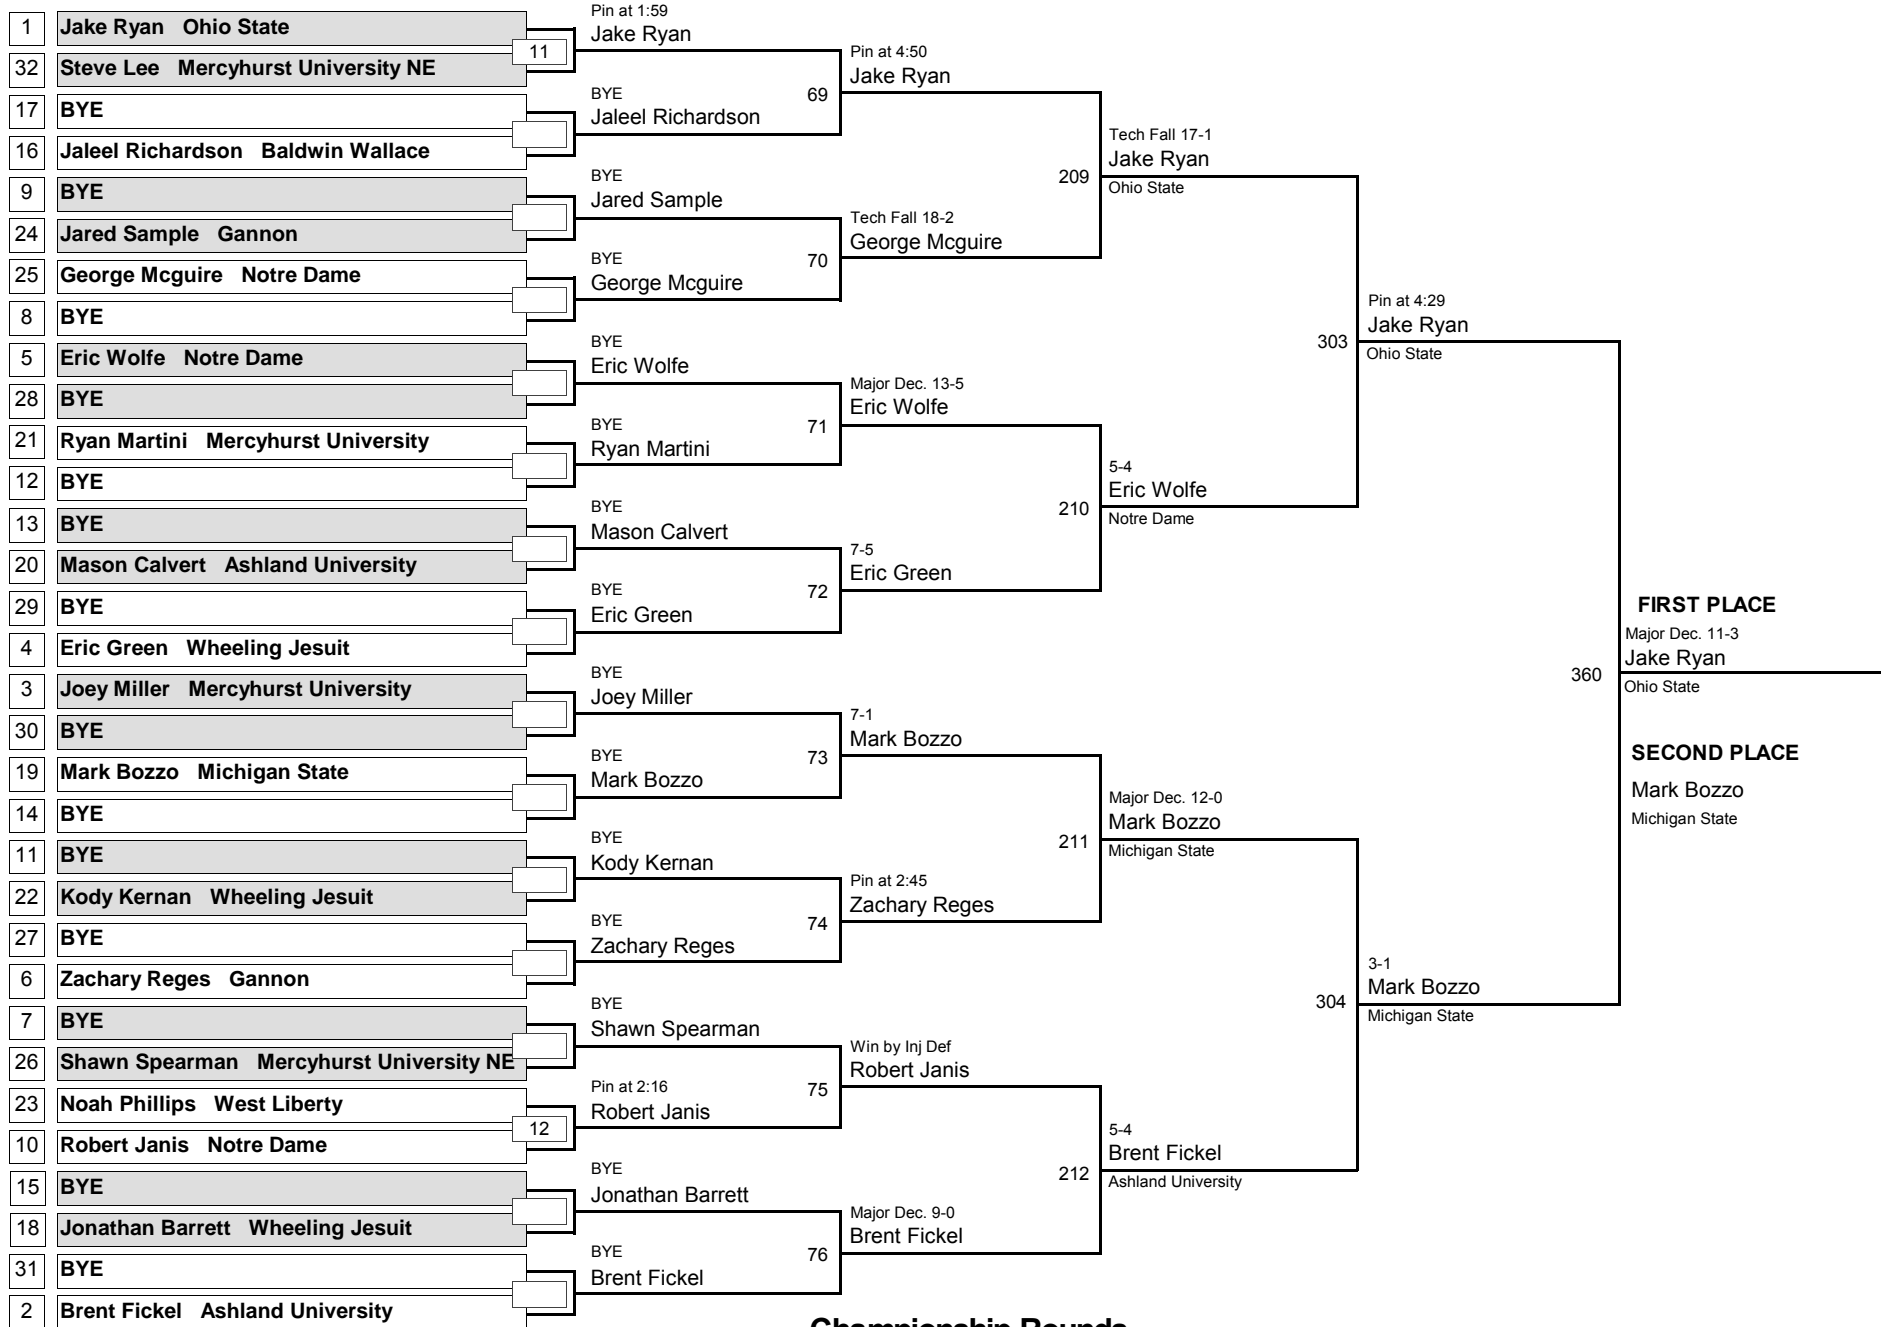

November 22, 2014

Consolation Rounds

COLLEGE

149

Simonson - Ashland University

DIVISION

WEIGHT

November 22, 2014