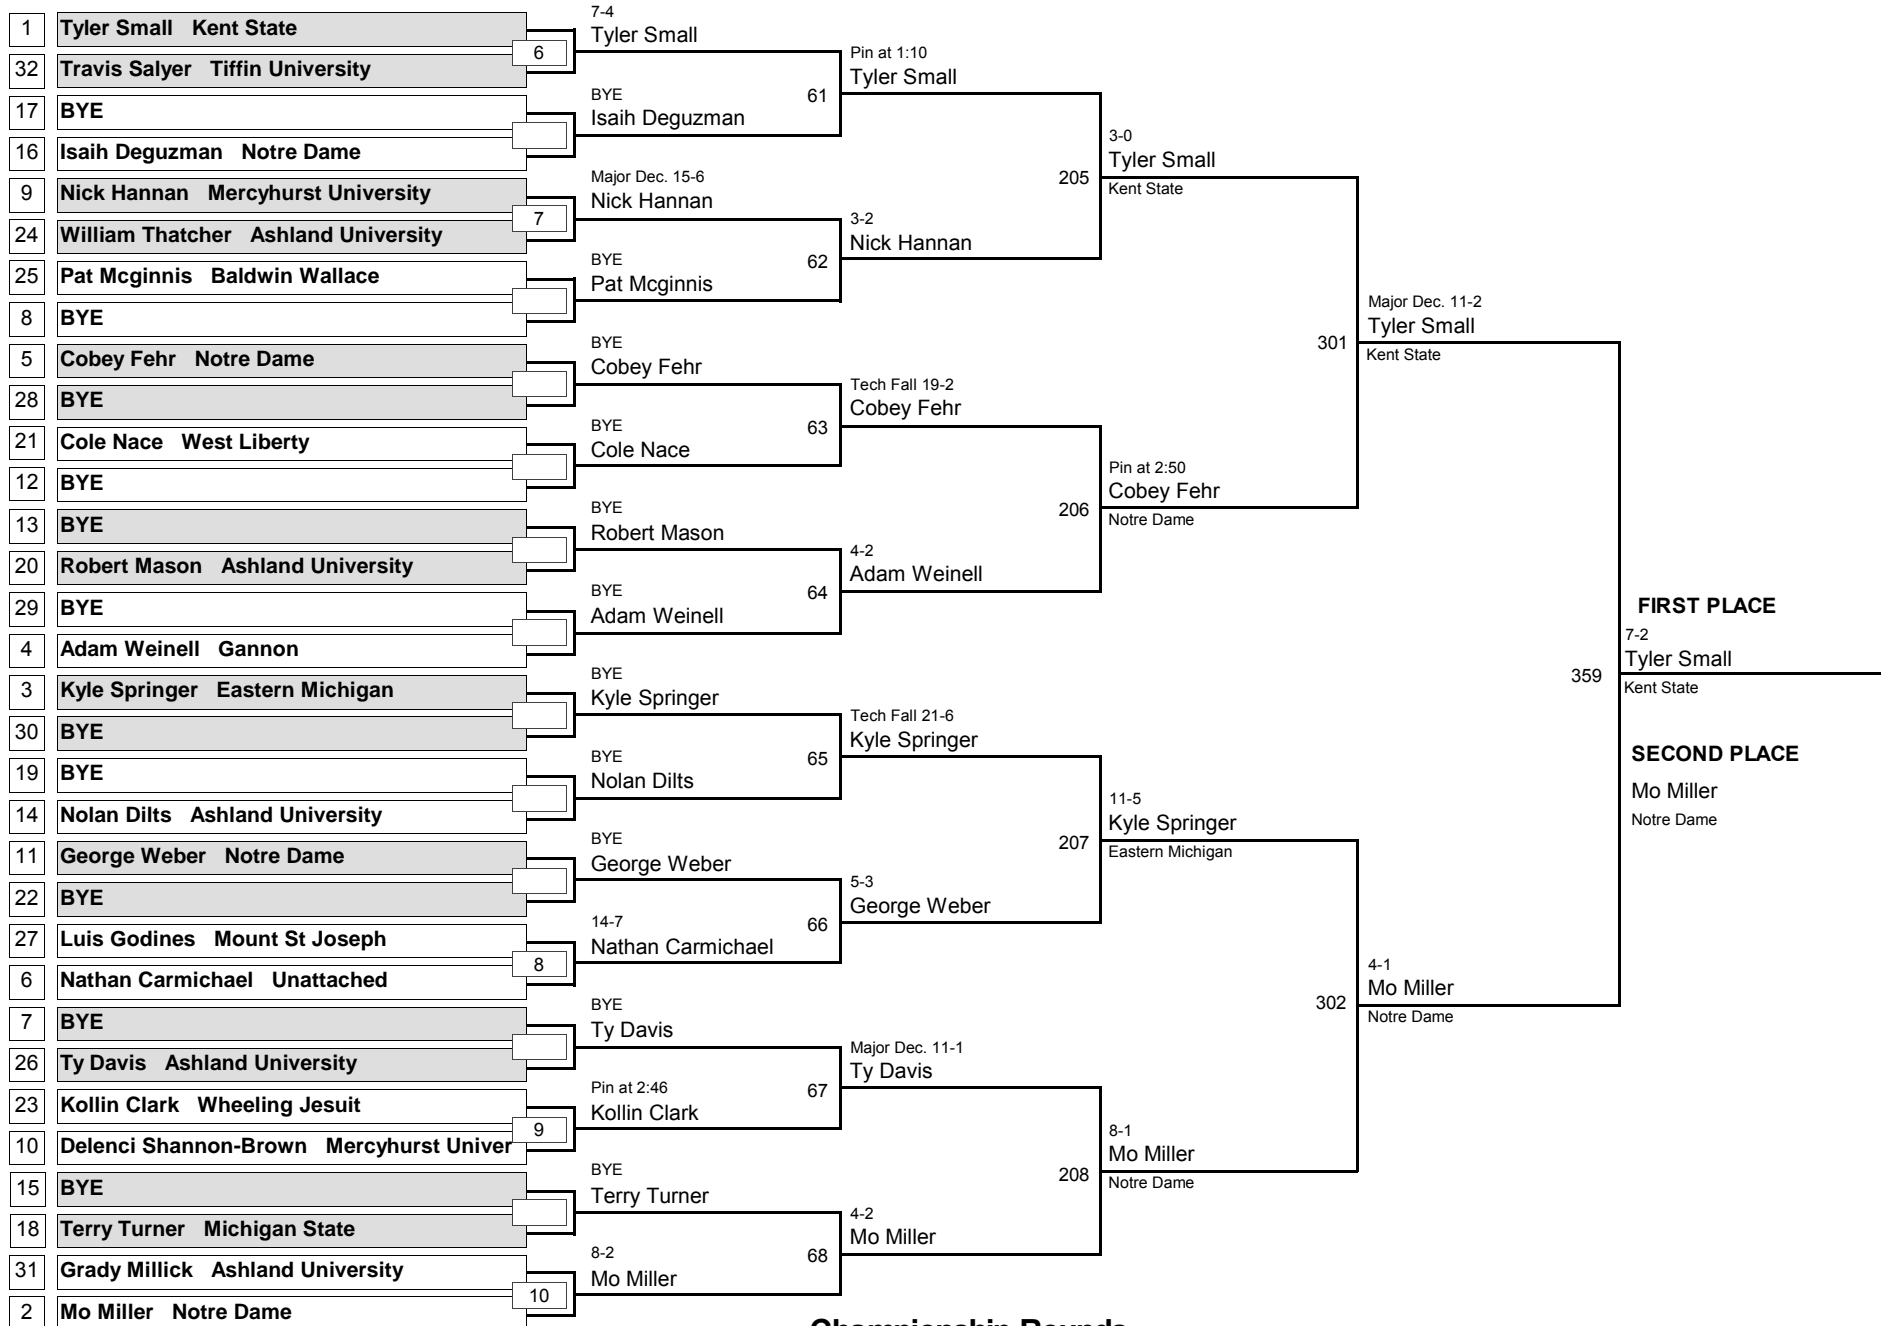

COLLEGE

141

Simonson - Ashland University

DIVISION

WEIGHT

November 22, 2014

Championship Rounds