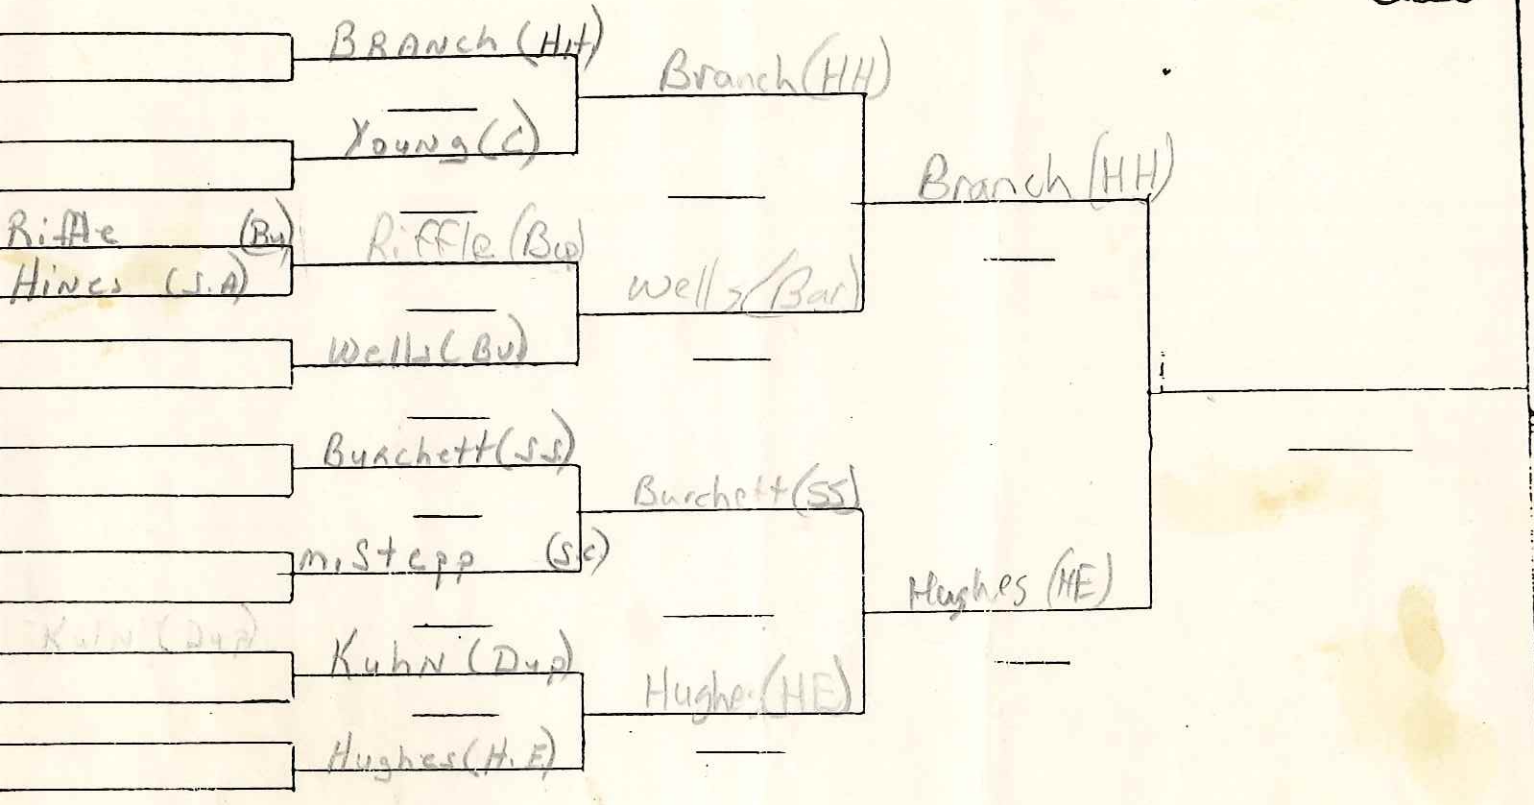

Greyhound Invitational

112

Wt.
Class