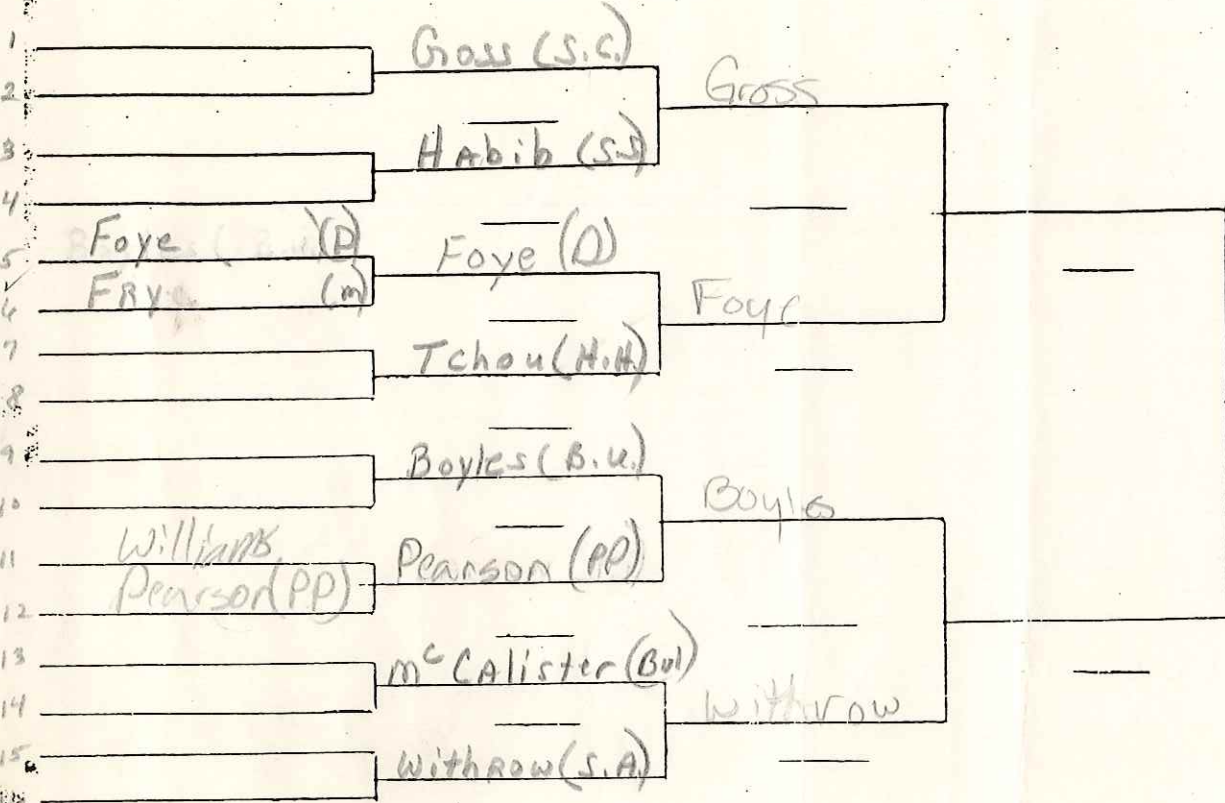

Greyhound Invitational

17P
WA
Class